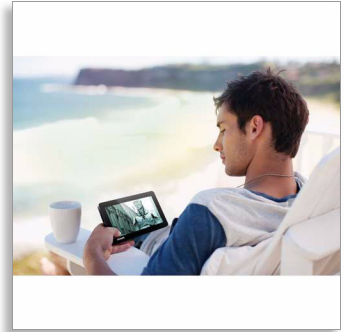

Philips
Portable video player

17.8 cm (7") LCD
3 hr play time

PV7005

Enjoy convenient videos on the go

with touch screen

Enjoy movies and more on the go with the Philips PV7005 Portable video player. Intuitive control and navigation with 7" touch screen. Plays virtually all digital media files. Watch video on the TV with the HDMI connection.

Play your movies, music and photos on the go

- 17.8 cm (7") TFT colour LCD display in 16:9 widescreen format
- Full touchscreen for a great viewing experience
- 800x480 resolution
- Plays virtually all digital media formats
- DivX Certified for standard DivX video playback
- RMVB video playback