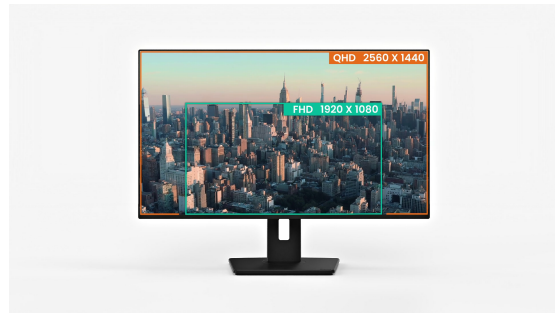

INFORMATION

27" QHD monitor with USB-C docking and LAN that simplifies your daily setup

Designed for modern professionals who value efficiency and a clutter-free workspace, the ProLite XB2797QSN brings advanced connectivity and high-quality visuals together in a single, versatile 27" display.

The 27" QHD IPS panel (2560×1440) delivers sharp detail and accurate colour reproduction with wide viewing angles, making it ideal for spreadsheets, creative projects and multitasking. A DisplayPort output enables easy daisy-chaining for a dual-monitor configuration, helping you expand your workspace and increase productivity without complication.

USB-C dock for tidy desk & easy connectivity

Connect everything with just one cable - handle video, data, and power while keeping your desk clean and organized.

Expand your view with QHD

QHD 2560x1440 resolution offers up to 77% more screen space than Full HD, giving you plenty of room to multitask efficiently, view more content at once, and work with greater precision, without constantly switching between windows.

Adjustable stand for optimal comfort

Find your perfect screen position easily and maintain a healthy, comfortable posture all day long. Thanks to its fully adjustable stand, you can effortlessly adapt the monitor to your needs. Raise or lower the height, swivel left or right, or tilt the screen to reduce glare and find the optimal viewing angle. Whether you're working, designing, or attending long video calls, this flexibility helps reduce neck and back strain, improving both comfort and productivity throughout your day.