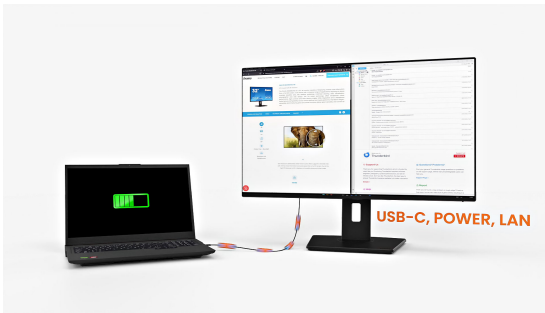

USB-C dock for tidy desk & easy connectivity

Connect everything with just one cable - handle video, data, and power while keeping your desk clean and organized.