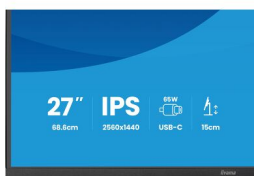

The 27" QHD IPS panel (2560×1440) delivers sharp detail and accurate colour reproduction with wide viewing angles, making it ideal for spreadsheets, creative projects and multitasking. A DisplayPort output enables easy daisy-chaining for a dual-monitor configuration, helping you expand your workspace and increase productivity without complication.

USB-C dock for tidy desk & easy connectivity

Connect everything with just one cable - handle video, data, and power while keeping your desk clean and organized.

Expand your view with QHD

QHD 2560x1440 resolution offers up to 77% more screen space than Full HD, giving you plenty of room to multitask efficiently, view more content at once, and work with greater precision, without constantly switching between windows.

Design	4-side slim bezel
Diagonal	27", 68.5cm
Panel	IPS Panel Technology LED, matte finish
Native resolution	2560 x 1440 @75Hz (3.7 megapixel QHD)
Aspect ratio	16:9
Panel brightness	350 cd/m ²
Static contrast	1000:1
Advanced contrast	80M:1
Response time (MPRT)	1ms
Viewing zone	horizontal/vertical: 178°/178°, right/left: 89°/89°, up/down: 89°/89°
Colour support	16.7mIn (sRGB: 100%; NTSC: 72%)
Horizontal Sync	30 - 112kHz
Viewable area W x H	596.7 x 335.7mm, 23.5 x 13.2"
Pixel pitch	0.233mm
Colour	matte, black

08 DIMENSIONS / WEIGHT

Product dimensions W x H x D	613 x 403.5 (547.5) x 209.5mm
Box dimensions W x H x D	691 x 447 x 142mm
Weight (without box)	5.8kg
Weight (with box)	8.0kg
EAN code	4948570125937

All trademarks and registered trademarks acknowledged. E & O E. Specification subject to change without notice. All LCD's comply with ISO-9241-307:2008 in connection with pixel defects. © **IYAMA CORPORATION. ALL RIGHTS RESERVED**