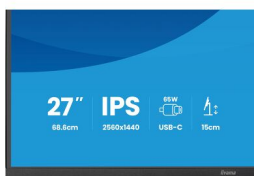

The 27" QHD IPS panel (2560×1440) delivers sharp detail and accurate colour reproduction with wide viewing angles, making it ideal for spreadsheets, creative projects and multitasking. A DisplayPort output enables easy daisy-chaining for a dual-monitor configuration, helping you expand your workspace and increase productivity without complication.

USB-C dock for tidy desk & easy connectivity

Connect everything with just one cable - handle video, data, and power while keeping your desk clean and organized.

Expand your view with QHD

QHD 2560x1440 resolution offers up to 77% more screen space than Full HD, giving you plenty of room to multitask efficiently, view more content at once, and work with greater precision, without constantly switching between windows.

Design	4-side slim bezel
Diagonal	27", 68.5cm
Panel	IPS Panel Technology LED, matte finish
Native resolution	2560 x 1440 @75Hz (3.7 megapixel QHD)
Aspect ratio	16:9
Panel brightness	350 cd/m ²
Static contrast	1000:1
Advanced contrast	80M:1
Response time (MPRT)	1ms
Viewing zone	horizontal/vertical: 178°/178°, right/left: 89°/89°, up/down: 89°/89°
Colour support	16.7mIn (sRGB: 100%; NTSC: 72%)
Horizontal Sync	30 - 112kHz
Viewable area W x H	596.7 x 335.7mm, 23.5 x 13.2"
Pixel pitch	0.233mm
Colour	matte, black

08 DIMENSIONS / WEIGHT

Product dimensions W x H x D	613 x 403.5 (547.5) x 209.5mm
Box dimensions W x H x D	691 x 447 x 142mm
Weight (without box)	5.8kg
Weight (with box)	8.0kg
EAN code	4948570125937

All trademarks and registered trademarks acknowledged. E & O E. Specification subject to change without notice. All LCD's comply with ISO-9241-307:2008 in connection with pixel defects. © IYAMA CORPORATION. ALL RIGHTS RESERVED