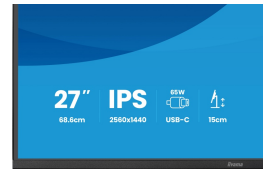

All trademarks and registered trademarks acknowledged. E & O E. Specification subject to change without notice. All LCD's comply with ISO-9241-307:2008 in connection with pixel defects. © IIYAMA CORPORATION. ALL RIGHTS RESERVED