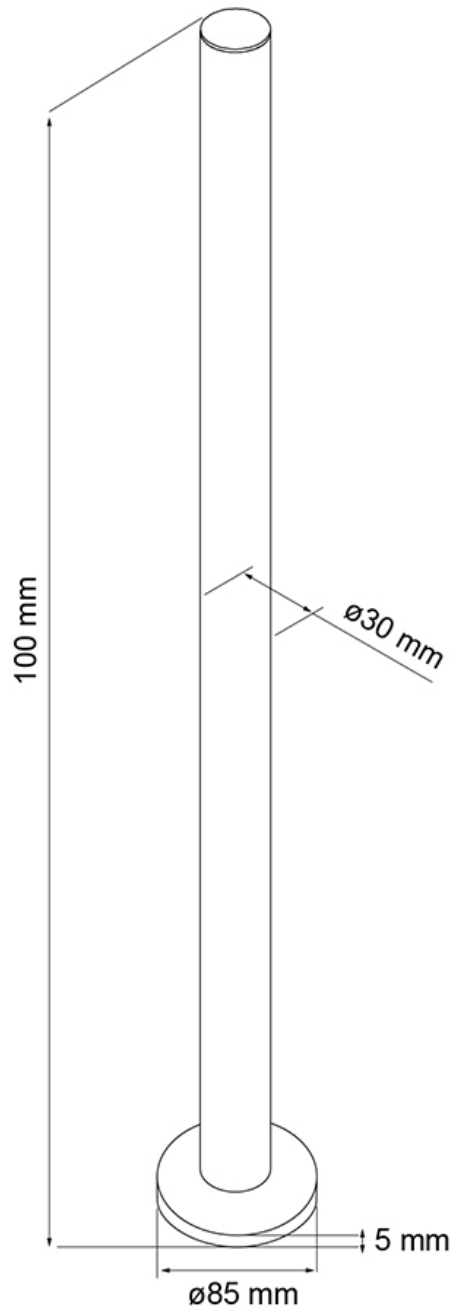

FPMA-D9POLE

SPECIFICAZIONI

GENERALE

Banco di montaggio Fascetta

FUNZIONALITÀ

Tipologia Fisso

Regolazione altezza 100 cm

INFORMAZIONI

TUBO TELESCOPICO NEOMOUNTS DA

Neomounts

FPMA-D9POLE è un'asta alta 100 cm per i supporti da scrivania FPMA-D910/920/930 e FPMA-D1010/1020/1030.

The Neomounts pole, model FPMA-D9POLE is a 100 cm high pole to replace the supplied 40 cm pole which is included with selected Neomounts deskmount series. Ideal to increase the height adjustment of monitor mounts with 60 extra centimetres! Using this pole does not only allow enormous height adjustment but multiple screen mounts as well. The pole can be mounted to the desk and ceiling.

The diameter of this pole is 3 cm. The pole is supplied without desk clamp. This mount must be purchased separately from the desk mount arm.

This model is suitable for the following Neomounts desk mounts:

FPMA-D910, FPMA-D920, FPMA-D930 (-D, D3, D4, D6), FPMA-D1010, FPMA-D1020 and FPMA-D1030 (-D, D3, D4, D6)

All installation material is included with the product.

FPMA-D9POLE

TUBO TELESCOPICO NEOMOUNTS DA

Neomounts