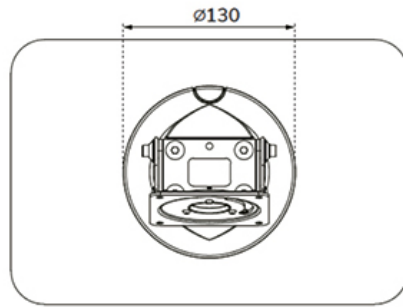

The tablet stand is part of a modular set up and must be combined with the following tablet casings:

WL15-601BL1 : for size 10,9-11" | 25,4-27,9 cm

WL15-602BL1 : for size 12,4-13" | 31,5-33 cm

WL15-603BL1 : for size 14,6" | 37,1 cm

DS15-631BL1

NEOMOUNTS DS15-631BL1 TABLET DESK STAND - MAX 3 KG | 6,6 LBS - LOCKABLE

Neomounts

Measuring unit: mm