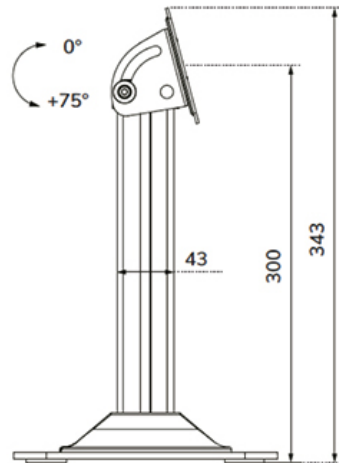

The tablet stand is part of a modular set up and must be combined with the following tablet casings:

WL15-601BL1 : for size 10,9-11" | 25,4-27,9 cm

WL15-602BL1 : for size 12,4-13" | 31,5-33 cm

WL15-603BL1 : for size 14,6" | 37,1 cm

DS15-631BL1

NEOMOUNTS DS15-631BL1 TABLET DESK STAND - MAX 3 KG | 6,6 LBS - LOCKABLE

Neomounts

Measuring unit: mm