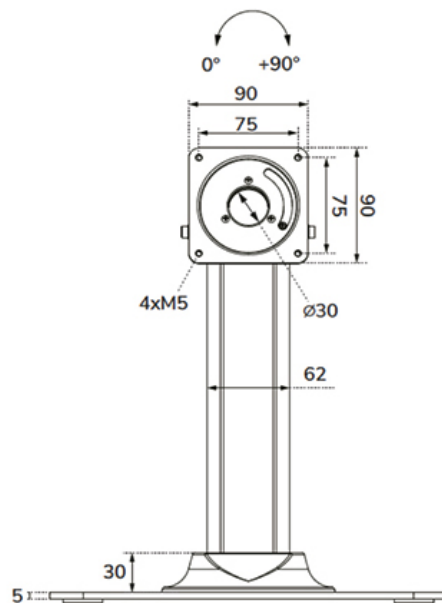

DS15-631BL1

NEOMOUNTS DS15-631BL1 TABLET DESK STAND - MAX 3 KG | 6,6 LBS - LOCKABLE

Neomounts

Measuring unit: mm