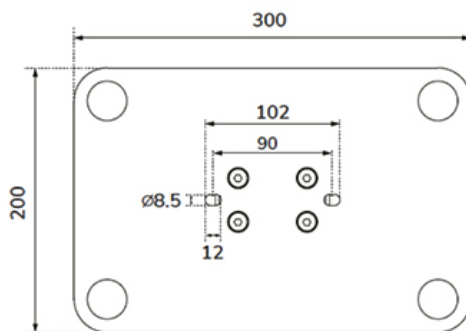

DS15-631BL1

NEOMOUNTS DS15-631BL1 TABLET DESK STAND - MAX 3 KG | 6,6 LBS - LOCKABLE

Neomounts

Measuring unit: mm