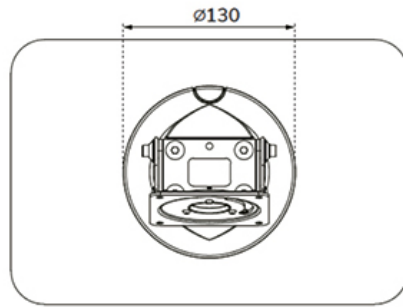

DS15-631BL1

NEOMOUNTS DS15-631BL1 TABLET DESK STAND - MAX 3 KG | 6,6 LBS

Neomounts

Measuring unit: mm