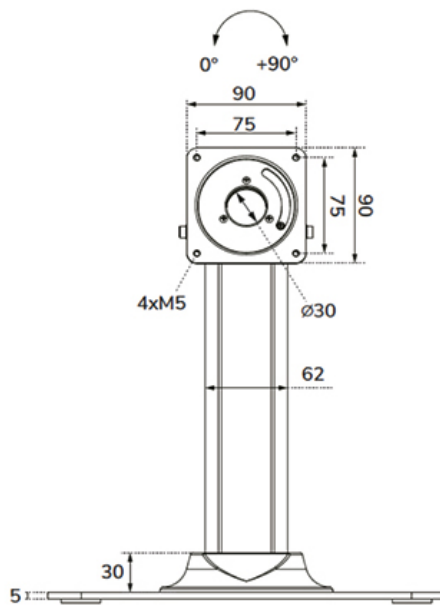

DS15-631BL1

NEOMOUNTS DS15-631BL1 TABLET DESK STAND - MAX 3 KG | 6,6 LBS

Neomounts

Measuring unit: mm