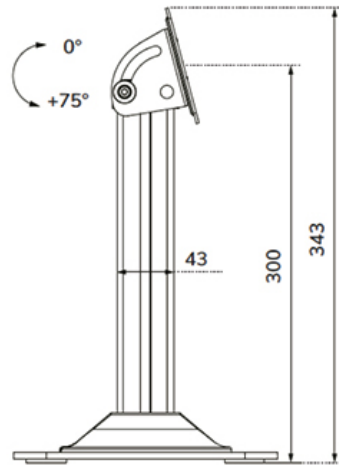

DS15-631BL1

NEOMOUNTS DS15-631BL1 TABLET DESK STAND - MAX 3 KG | 6,6 LBS

Neomounts

Measuring unit: mm