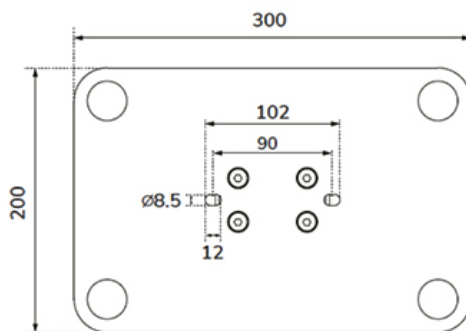

DS15-631BL1

NEOMOUNTS DS15-631BL1 TABLET DESK STAND - MAX 3 KG | 6,6 LBS

Neomounts

Measuring unit: mm