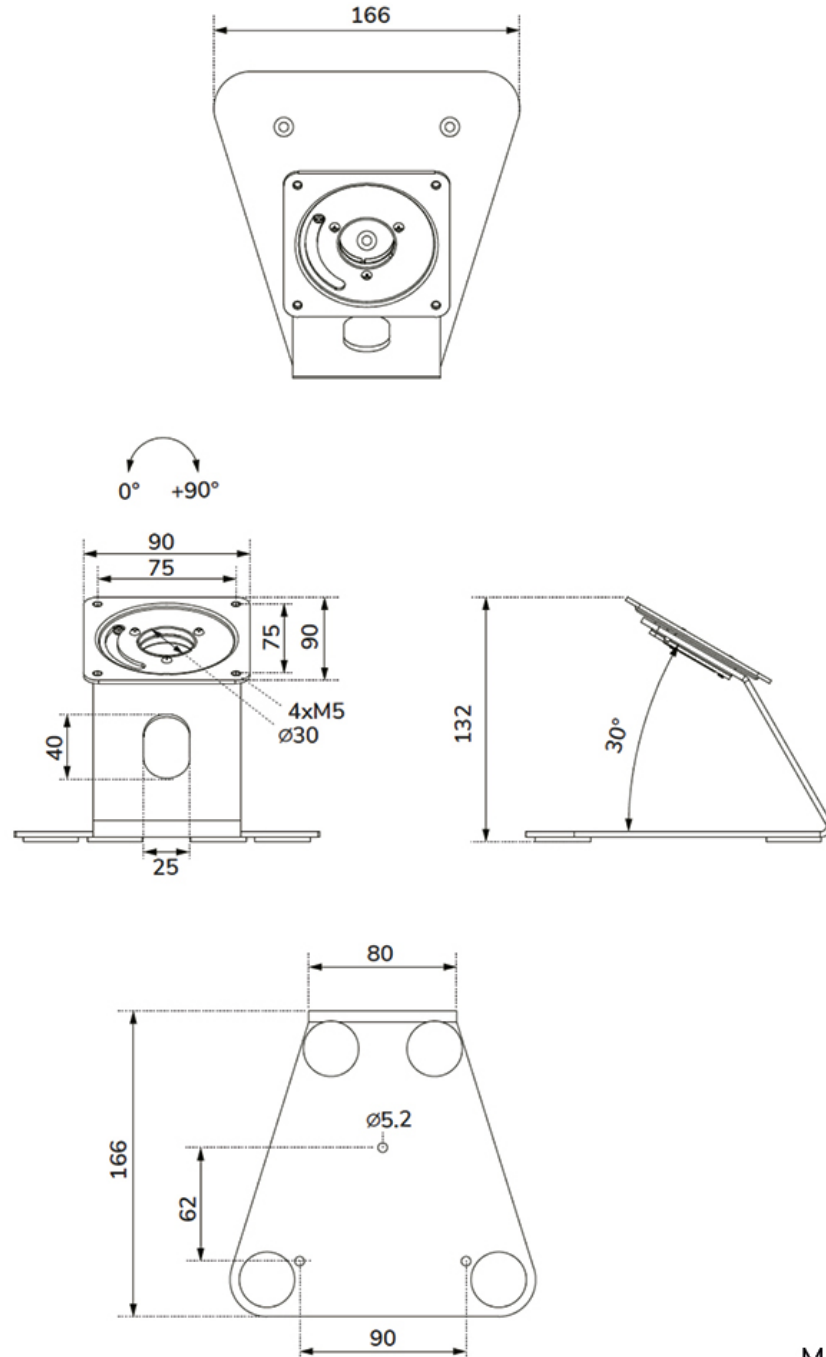

DS15-629BL1

NEOMOUNTS DS15-629BL1 TABLET STAND DESK AND WALL - MAX 3 KG | 6,6 LBS - LOCKABLE

SPECIFICATIONS

GENERAL

Max. weight	3
Desk mount	Stand
VESA minimum	75x75 mm
VESA maximum	75x75 mm

FUNCTIE

Type	Rotate
Lockable	Not lockable
Rotate (degrees)	+90°
Height	13,2 cm
Width	16,6 cm
Depth	16,6 cm
Adjustment type	None

Neomounts

Neomounts

Neomounts DS15-629BL1 Tablet stand desk and wall - 90° rotatable - VESA 75x75 - bolt-down - max 3 kg | 6,6 lbs - for modular set up with WL15-601/602/603BL1 - Black

The Neomounts DS15-629BL1 is a tablet stand suitable for desk and wall mounting that can rotate 90° to switch between portrait and landscape orientation. The slick design, together with the anti-skid pads and strong aluminum construction ensures safe and solid placement.

The tablet stand is part of a modular set up and must be combined with the following tablet casings

WL15-601BL1 : for size 10,9-11" | 25,4-27,9 cm

WL15-602BL1 : for size 12,4-13" | 31,5-33 cm

WL15-603BL1 : for size 14,6" | 37,1 cm

DS15-629BL1

NEOMOUNTS DS15-629BL1 TABLET STAND DESK AND WALL - MAX 3 KG | 6,6 LBS - LOCKABLE

Neomounts

Measuring unit: mm