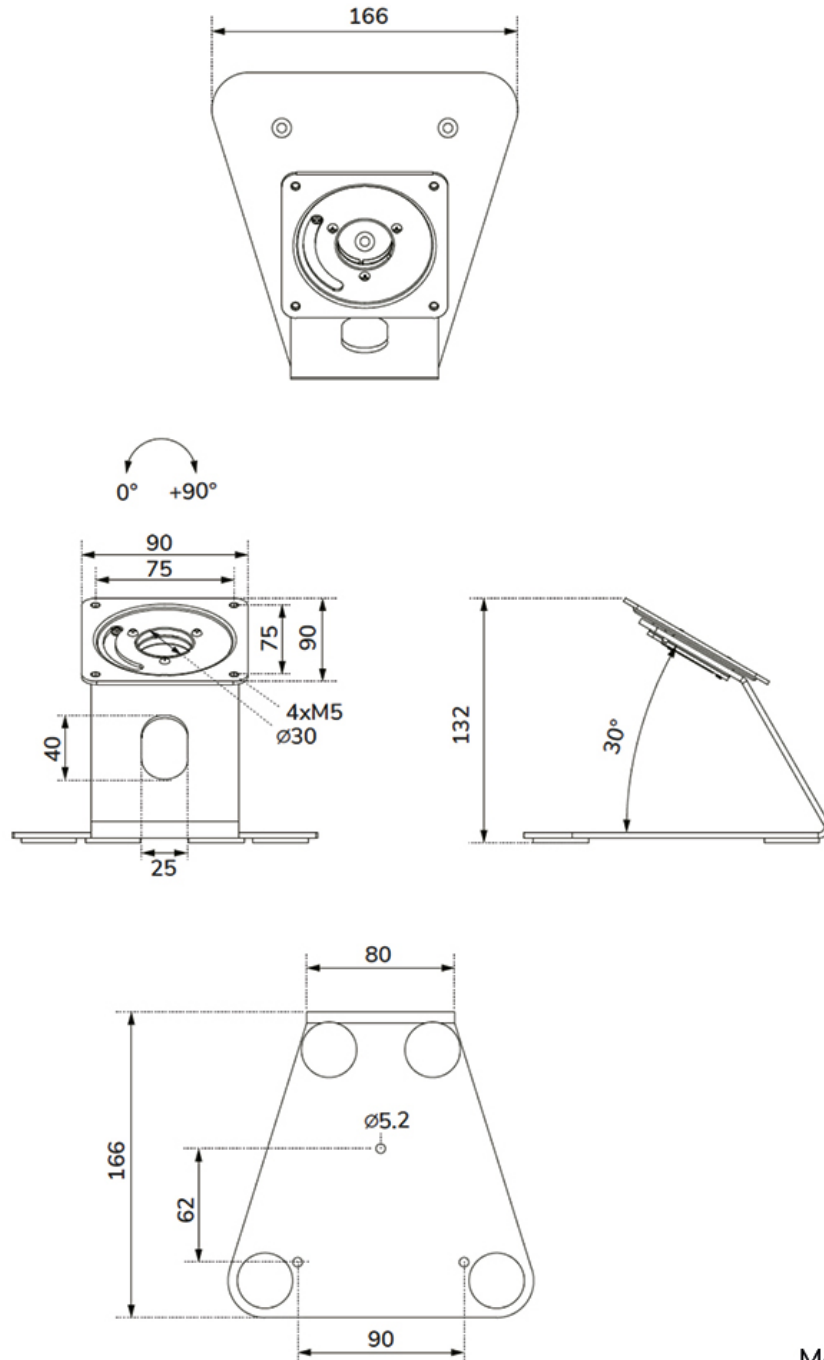

DS15-629BL1

NEOMOUNTS DS15-629BL1 TABLET STAND DESK AND WALL - MAX 3 KG | 6,6 LBS

Neomounts

Measuring unit: mm