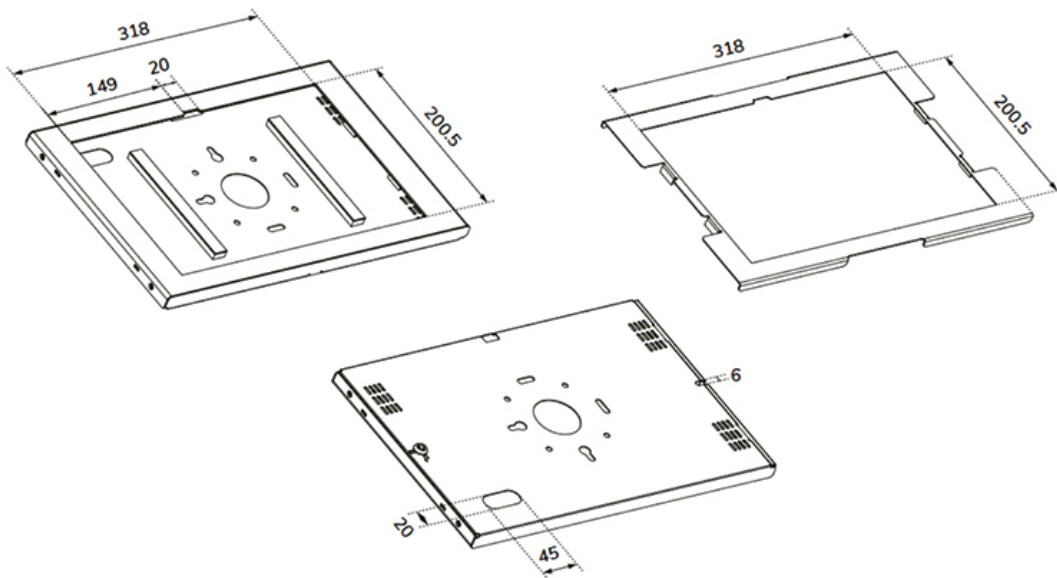

The strong aluminum construction ensures safe and solid placement while the cable management system enables cables to be routed within or outside of the casing. A cable with a right-angle connector can be useful for the best installation. The clever design makes the casing suitable for 14,6"\* Samsung tablets.

DS15- 632BL1: desk stand - for desk mounting

FL15-627BL1: floor stand - tiltable and rotatable position

FL15-628BL1: floor stand - fixed landscape or portrait position

\*Suitable for:

14,6" Samsung Galaxy TAB S8, S9, S10, S11 Ultra

## NEOMOUNTS WL15-603BL1 TABLET CASING - 14.6" | 37,1 CM - LOCKABLE

Neomounts

Measuring unit: mm