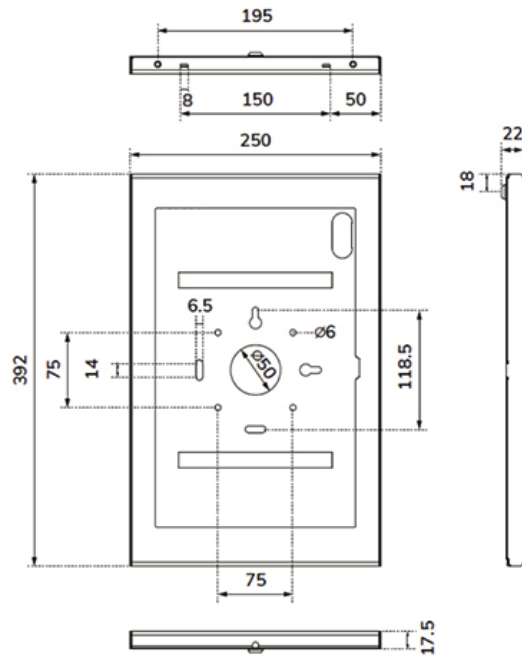

#### FUNCTIE

Lockable	Lockable - Lock included
Height	39,2 cm
Width	25,0 cm
Depth	2,2 cm
Adjustment type	None

The strong aluminum construction ensures safe and solid placement while the cable management system enables cables to be routed within or outside of the casing. A cable with a right-angle connector can be useful for the best installation. The clever design makes the casing suitable for 14,6"\* Samsung tablets.

DS15- 632BL1: desk stand - for desk mounting

FL15-627BL1: floor stand - tiltable and rotatable position

FL15-628BL1: floor stand - fixed landscape or portrait position

\*Suitable for:

14,6" Samsung Galaxy TAB S8, S9, S10, S11 Ultra

## NEOMOUNTS WL15-603BL1 TABLET CASING - 14.6" | 37,1 CM - LOCKABLE

Neomounts

Measuring unit: mm