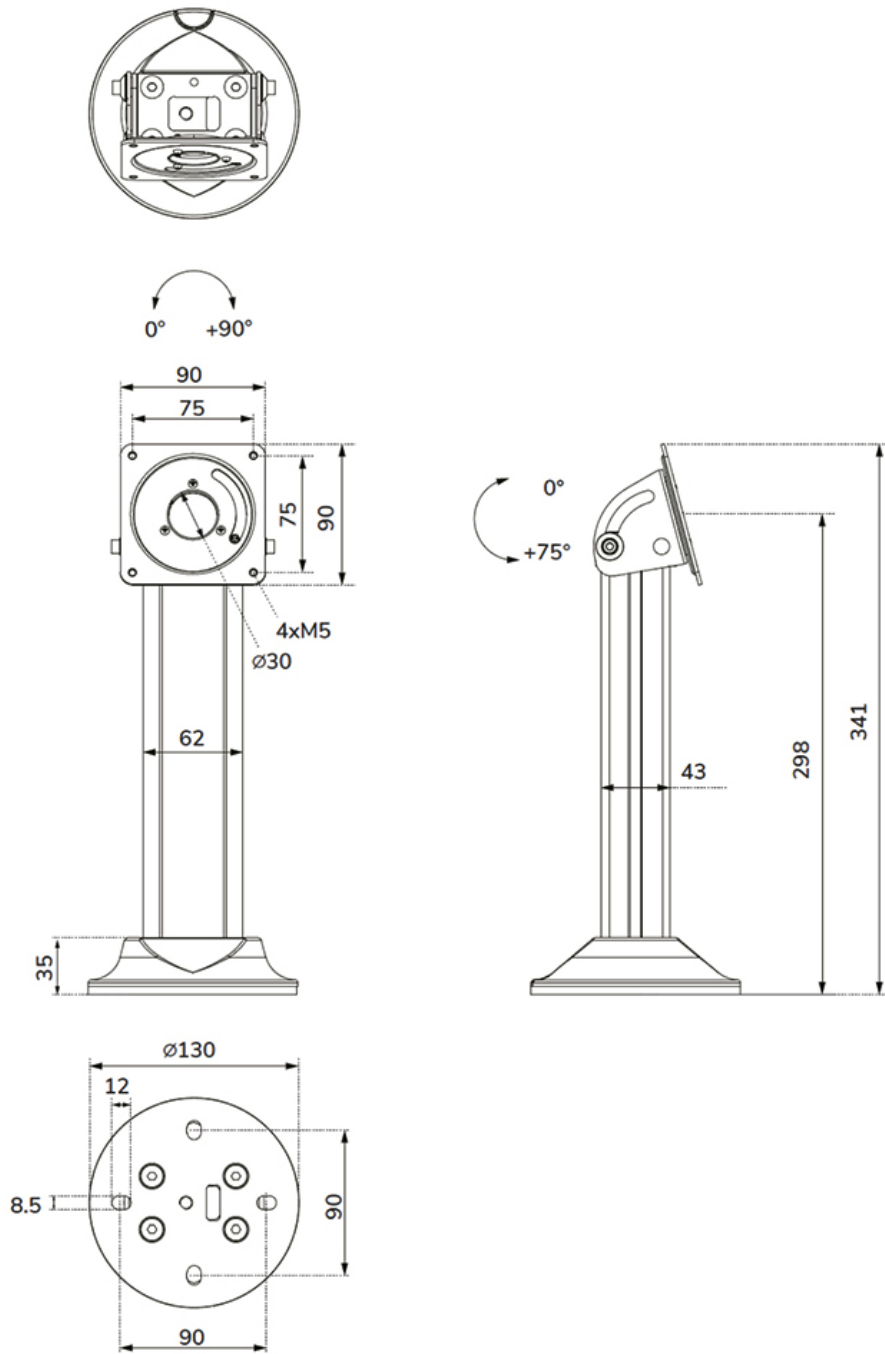

Neomounts

Neomounts

Neomounts DS15-632BL1 Tablet desk stand - 75° tiltable - 90° rotatable - VESA 75x75 - bolt-down - for modular set up with WL15-601/602/603BL1 - Black

The Neomounts DS15-632BL1 is a tablet stand suitable for desk mounting that can rotate 90° to switch between portrait and landscape orientation. Additionally, the tablet casing can be tilted up to 75° to ensure the best viewing position for users.

The slick design and strong aluminum construction ensures safe and solid placement. The stand has a bolt-down base and a cable management system that routes the cables within the stand.

The tablet stand is part of a modular set up and must be combined with the following tablet casings:

WL15-601BL1 : for size 10,9-11" | 25,4-27,9 cm

WL15-602BL1 : for size 12,4-13" | 31,5-33 cm

WL15-603BL1 : for size 14,6" | 37,1 cm

DS15-632BL1

NEOMOUNTS DS15-632BL1 TABLET DESK STAND
- MAX 3 KG | 6,6 LBS - LOCKABLE

Neomounts

Measuring unit: mm