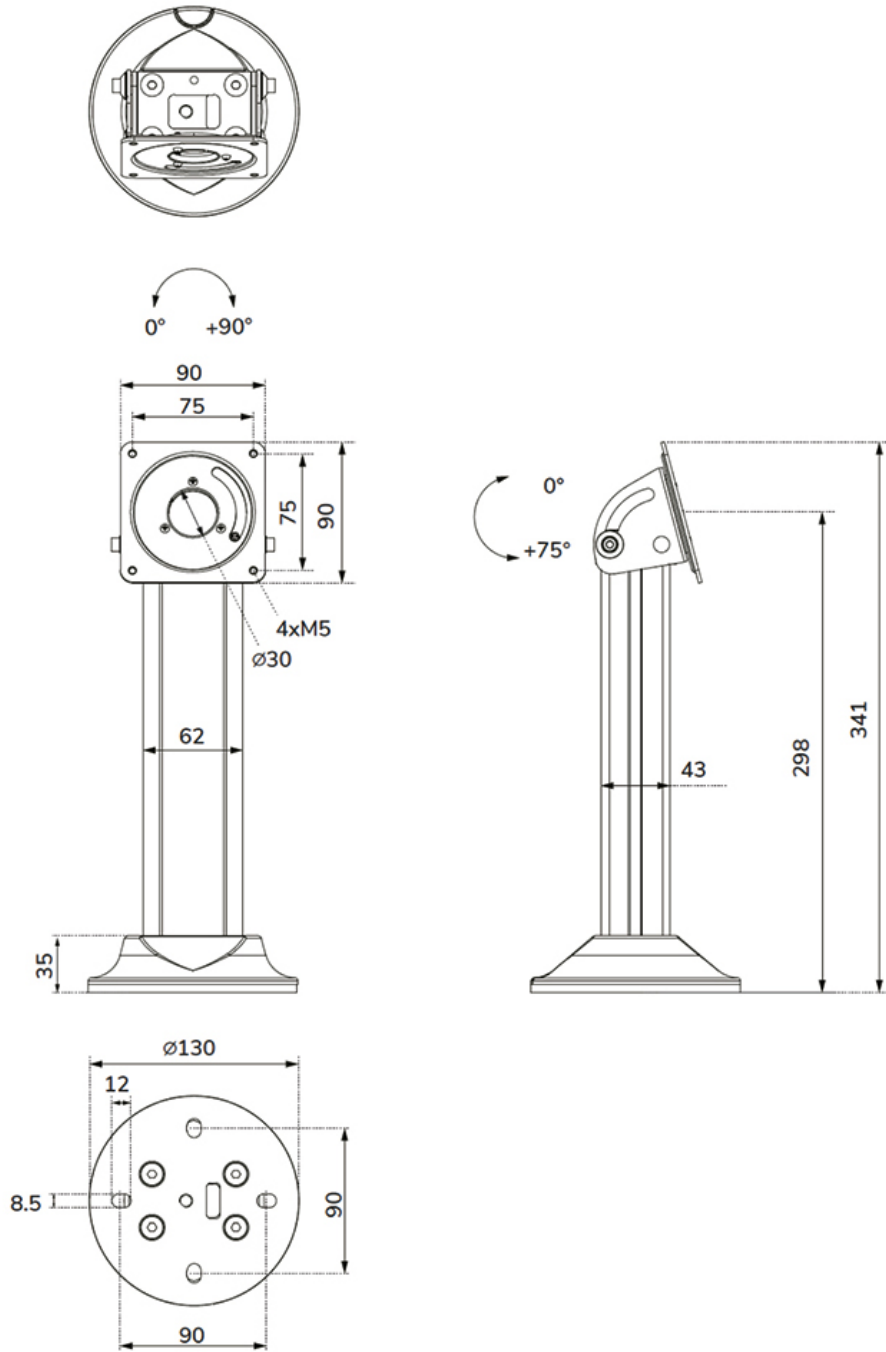

Neomounts

Neomounts

Neomounts DS15-632BL1 Tablet desk stand - 75° tiltable - 90° rotatable - VESA 75x75 - bolt-down - for modular set up with WL15-601/602/603BL1 - Black

The Neomounts DS15-632BL1 is a tablet stand suitable for desk mounting that can rotate 90° to switch between portrait and landscape orientation. Additionally, the tablet casing can be tilted up to 75° to ensure the best viewing position for users.

The slick design and strong aluminum construction ensures safe and solid placement. The stand has a bolt-down base and a cable management system that routes the cables within the stand.

The tablet stand is part of a modular set up and must be combined with the following tablet casings:

WL15-601BL1 : for size 10,9-11" | 25,4-27,9 cm

WL15-602BL1 : for size 12,4-13" | 31,5-33 cm

WL15-603BL1 : for size 14,6" | 37,1 cm

DS15-632BL1

NEOMOUNTS DS15-632BL1 TABLET DESK STAND
- MAX 3 KG | 6,6 LBS

Neomounts

Measuring unit: mm