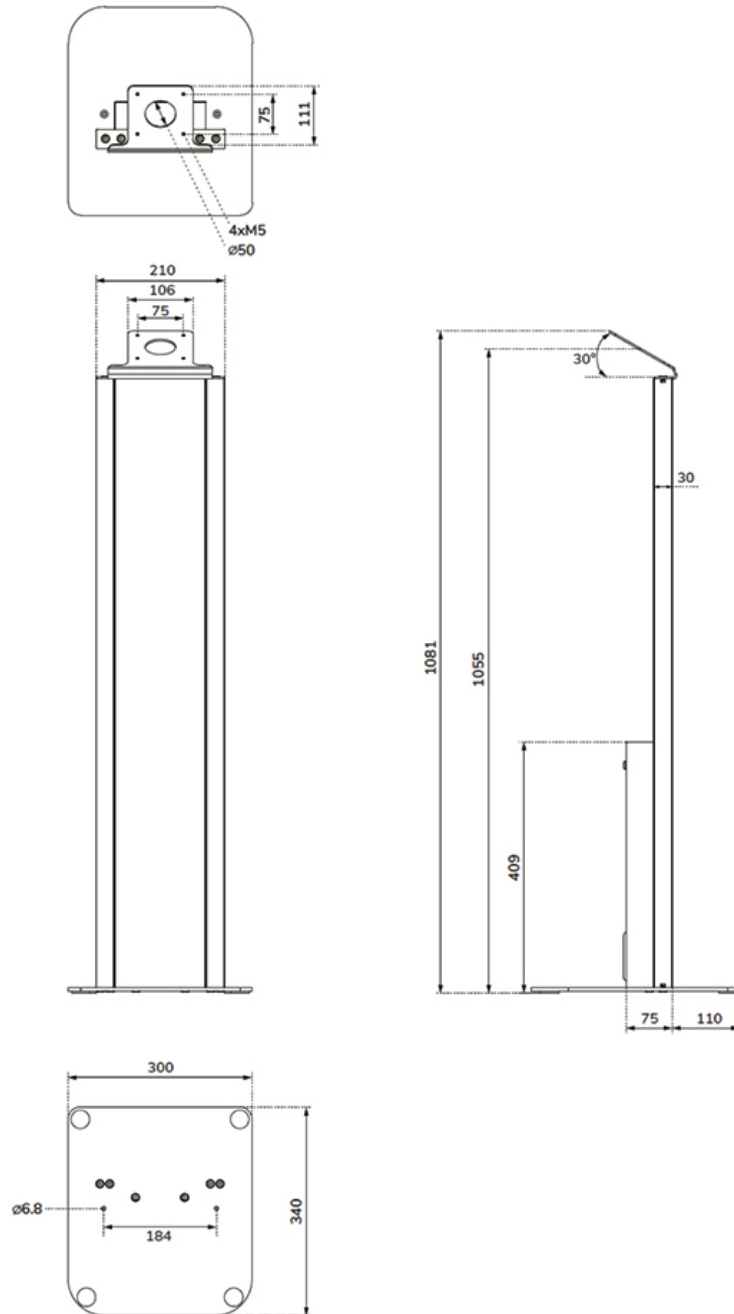

FL15-628BL1

NEOMOUNTS FL15-628BL1 TABLET FLOOR STAND - MAX 3 KG | 6,6 LBS - LOCKABLE

Neomounts

Measuring unit: mm