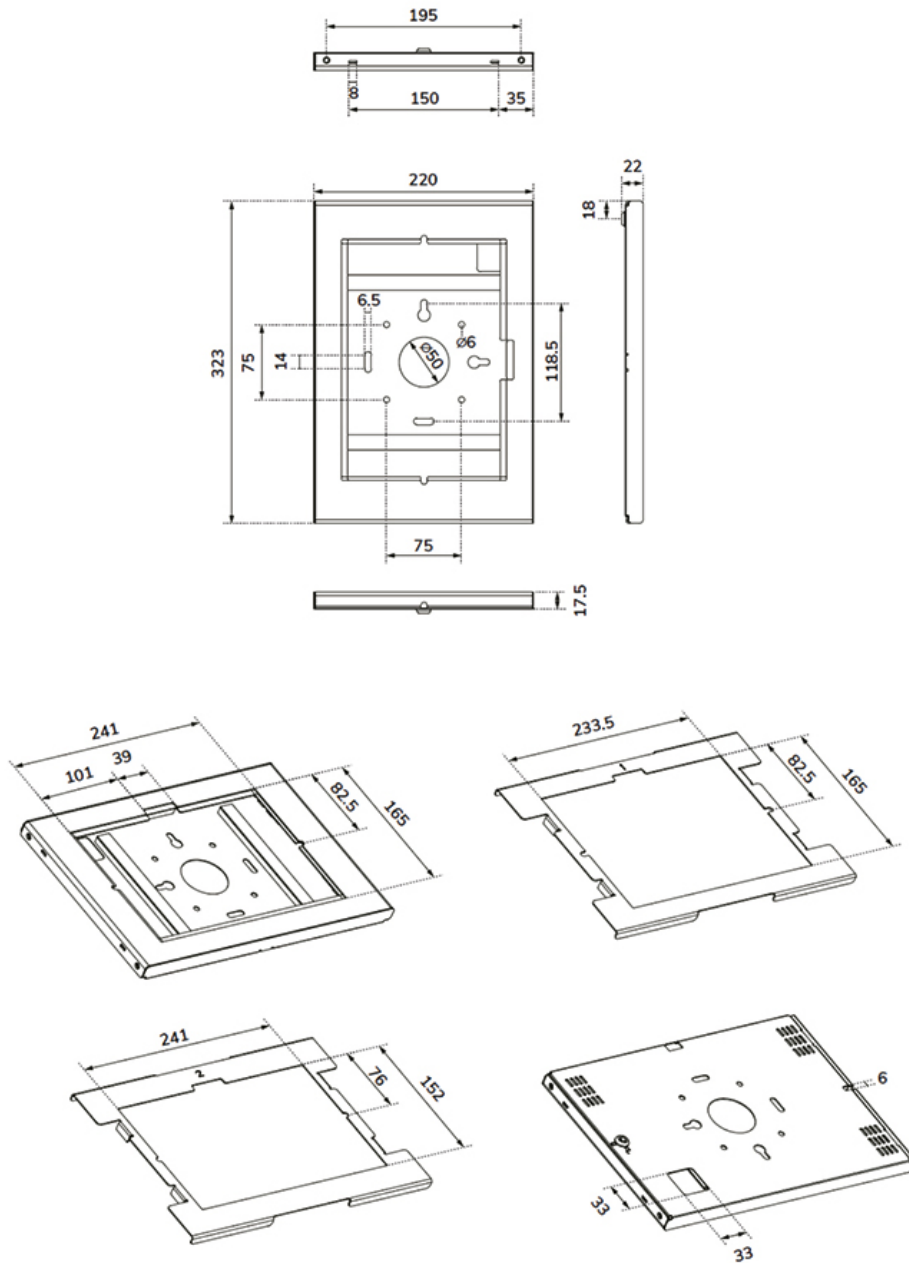

The strong aluminum construction ensures safe and solid placement while the cable management system enables cables to be routed within or outside of the casing. A cable with a right-angle connector can be useful for the best installation. The clever design includes different tablet inlay panels making the casing suitable for various 10,9-11"* tablets.

DS15- 632BL1: desk stand - for desk mounting

FL15-627BL1: floor stand - tiltable and rotatable position

FL15-628BL1: floor stand - fixed landscape or portrait position

*Suitable for:

10,9" Apple iPad Air 4/5 & iPad 10

11" Apple iPad Air 6/7, iPad 11& iPad Pro 3, 4, 5, 6, 7, 8

10,9" Samsung Galaxy TAB S9 FE & S10 FE, Lite

11" Samsung Galaxy TAB S7, S8, S9, S11 & A9+, A11+

11" Lenovo Idea Tab

WL15-601BL1

NEOMOUNTS WL15-601BL1 TABLET CASING - 10.9-11" | 25,4-27,9 CM - LOCKABLE

Neomounts

Measuring unit: mm