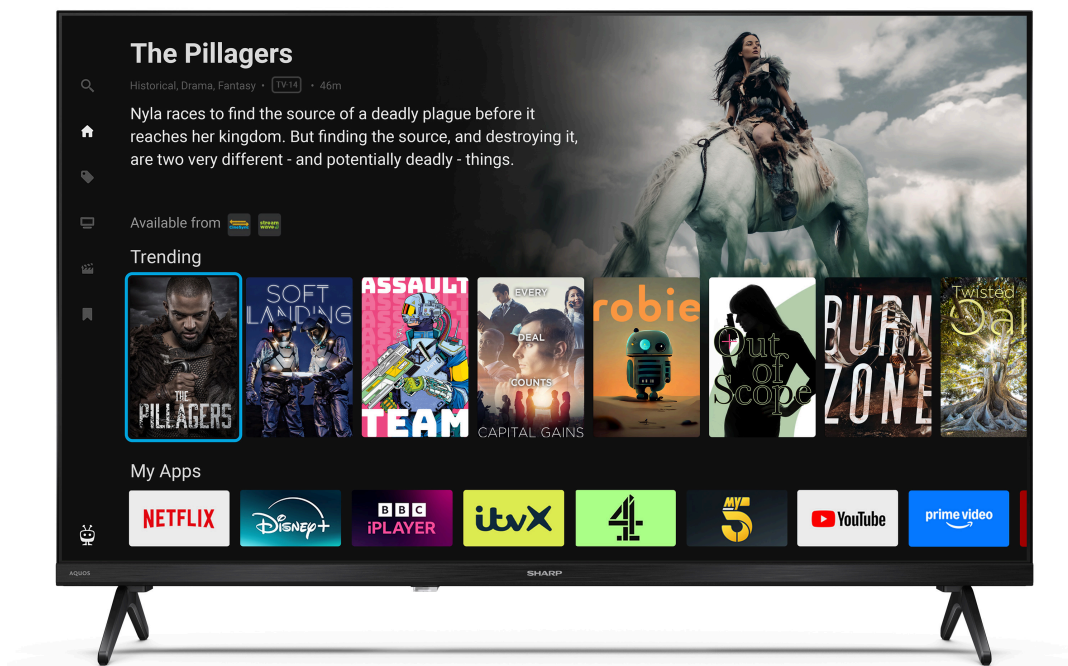

32HE2245K
Ref: 1T-C32HE2245KB

32" HD Smart TV

The 32HE2245K is a HD Smart Frameless LED TV with exceptional multimedia features.

Frameless

HD TV
1366 x 768

POWERED BY
TiVo

Freely

HDR
HIGH DYNAMIC RANGE

TiVo+: 160+ Free channels, live and on demand

Sophisticated Search Engine: Natural, Responsive, Tolerant

AV1 codec for the highest streaming picture quality

HD Tuner DVB-T/T2/C/S/S2 (MPEG4 + 10-bit HEVC/H.265)