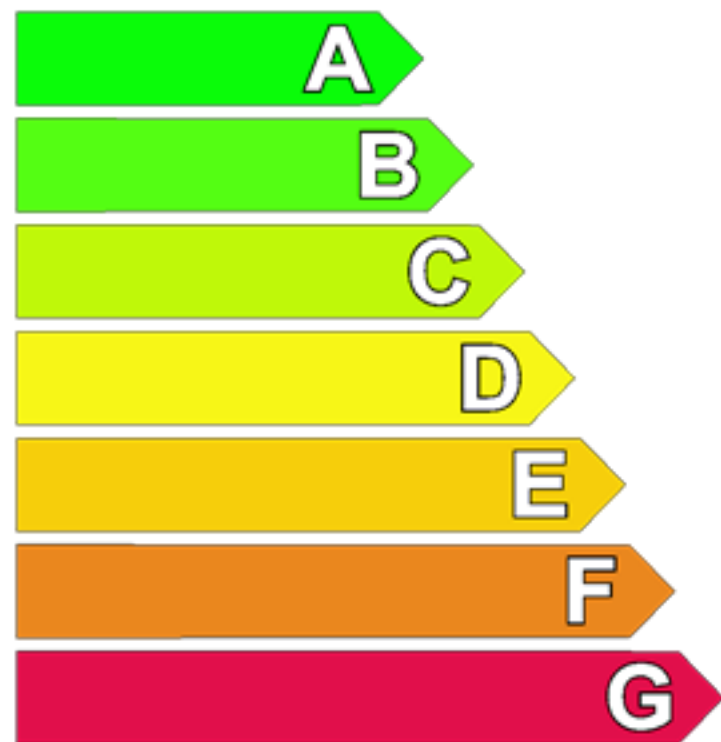

# Energy

Manufacturer

**gorenje**

Model

**GIC8422BSC**

**More efficient**

**Less efficient**

Energy consumption (kWh)

Heating function:

Conventional

0.00

Forced air convection

0.00

(Based on standard load)

Usable volume (litres)

0.0

Size:

Small

—

Medium

—

Large

—

Noise