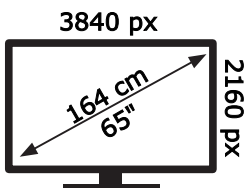

ENERG

DAEWOO

65DM55QV

67 kWh/1000h

ABCDEF **G**

137 kWh/1000h

50753813

2019/2013