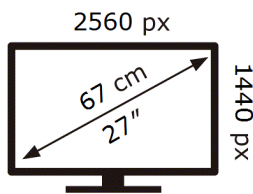

Samsung

S27HG612SU

20 kWh/1000h

ABCDEF **G**

72 kWh/1000h

ENERG

Samsung

S27HG612SU