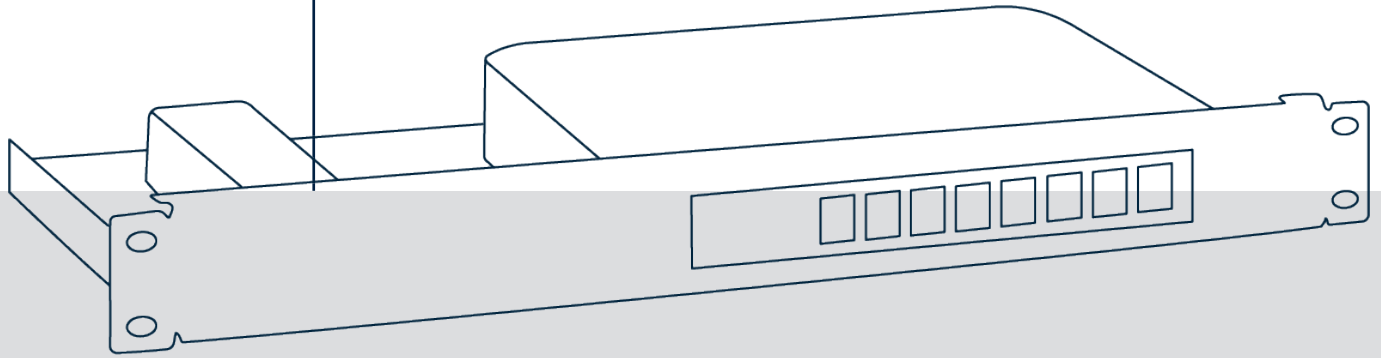

RM-FR-T28

VENDOR
FORTINET

SUPPORTED MODELS
FG-30G
FG-31G
FWF-30G
FWF-31G

COLOR
WHITE

DIMENSIONS
(HxWxD)
44 x 483 x 217 mm
1.73 x 19.00 x 8.54 inch

MOUNTING INSTRUCTIONS

1. Place your appliance in position and secure it with 2 screws from the bottom.
2. Position the power supply on the rackmount and secure it with 2 zip ties.
3. Tie down the excess length of the power cord to the rackmount with 1 zip tie.
4. Connect the power supply to the supplied cable assembly and connect the cable assembly to the appliance and the MediaConverter.
5. Secure the cable assembly to the rackmount using the zip ties.

Please ensure proper ventilation according to the network appliance manufacturer's guidelines.

PACKAGE CONTENTS

- 1 Rackmount
- 1 MediaConverter
- 1 Cable assembly
- 2 Screws
- 9 Zip ties

Appliance not included.