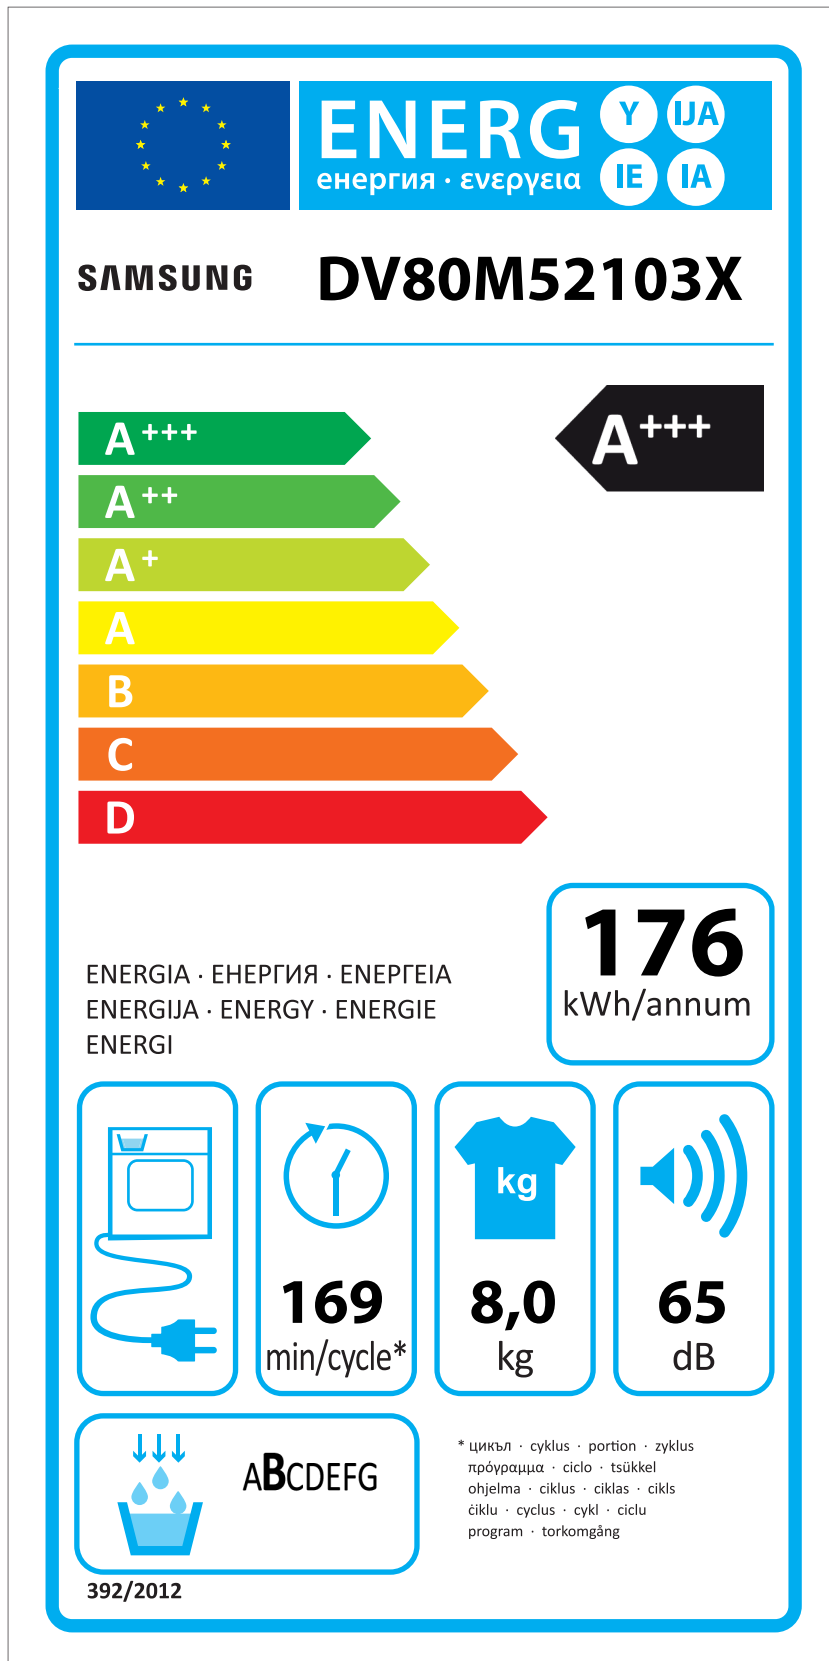

ERP LABEL ENERGY (DRYER CONDENSER TYPE)

CODE : DC68-03225C
Size : 110 x 220 (mm)
Material : ART