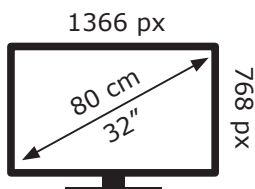

ENERG

GRUNDIG

32 GKH 6500 GK2T00

28 kWh/1000h

ABCDEF**G**

41 kWh/1000h

2019/2013