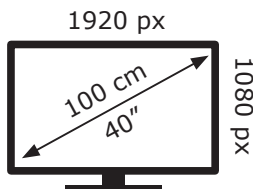

ENERGY

GRUNDIG

40 GKF 6500 GK6T00

40 kWh/1000h

ABCDEF**G**

68 kWh/1000h

2019/2013