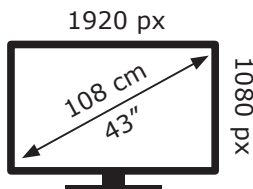

# ENERGY

**GRUNDIG**

43 GKf 6500 GK8T00

**45** kWh/1000h

ABCDEF**G**

**72** kWh/1000h

2019/2013