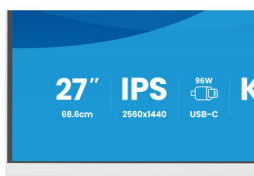

USB-C dock for tidy desk & easy connectivity

Connect everything with just one cable - handle video, data, and power while keeping your desk clean and organized.

Expand your view with QHD

QHD 2560x1440 resolution offers up to 77% more screen space than Full HD, giving you plenty of room to multitask efficiently, view more content at once, and work with greater precision, without constantly switching between windows.

SPECIFICATION

01 DISPLAY CHARACTERISTICS

Design	4-side slim bezel
Diagonal	27", 68.5cm
Panel	IPS Panel Technology LED, matte finish
Native resolution	2560 x 1440 @75Hz (3.7 megapixel QHD)
Aspect ratio	16:9
Panel brightness	350 cd/m ²
Static contrast	1000:1
Advanced contrast	80M:1
Response time (MPRT)	1ms
Viewing zone	horizontal/vertical: 178°/178°, right/left: 89°/89°, up/down: 89°/89°
Colour support	16.7mIn (sRGB: 100%; NTSC: 72%)
Horizontal Sync	30 - 112kHz
Viewable area W x H	596.7 x 335.7mm, 23.5 x 13.2"
Pixel pitch	0.233mm
Colour	matte, white

08 DIMENSIONS / WEIGHT

Product dimensions 613 x 403.5 (547.5) x 209.5mm
W x H x D

Box dimensions W x H x D	691 x 447 x 142mm
Weight (without box)	5.9kg
Weight (with box)	8.0kg

EAN code 4948570125951

All trademarks and registered trademarks acknowledged. E & O E. Specification subject to change without notice. All LCD's comply with ISO-9241-307:2008 in connection with pixel defects. © IYAMA CORPORATION. ALL RIGHTS RESERVED