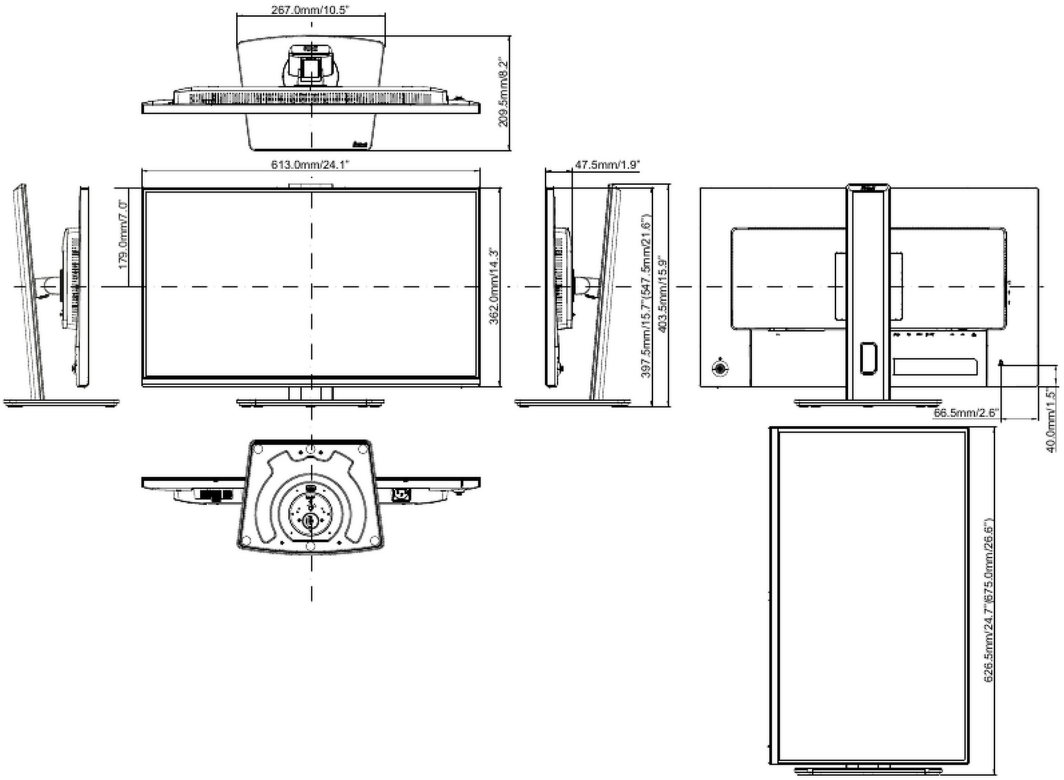

Swivel stand 120°; 60° left; 60° right

Tilt angle 23° up; 5° down

VESA mounting 100 x 100mm

Cable management system yes

05 ACCESSORIES INCLUDED

Cables power (1.5m), USB (1.5m), HDMI (1.5m), USB-C (1.0m)

Other quick start guide, safety guide

08 DIMENSIONS / WEIGHT

Product dimensions 613 x 403.5 (547.5) x 209.5mm
W x H x D

Box dimensions W x H x D	691 x 447 x 142mm
Weight (without box)	5.9kg
Weight (with box)	8.0kg

EAN code 4948570125951

All trademarks and registered trademarks acknowledged. E & O E. Specification subject to change without notice. All LCD's comply with ISO-9241-307:2008 in connection with pixel defects. © IYAMA CORPORATION. ALL RIGHTS RESERVED