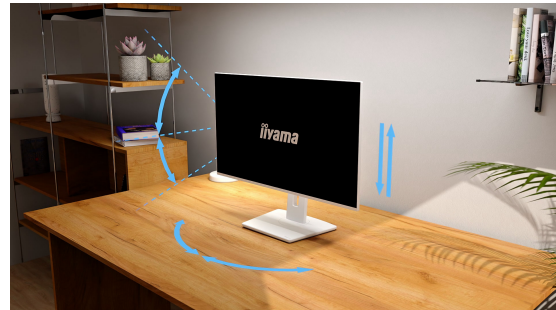

With the built-in KVM switch, you can control two computers using a single keyboard and mouse, making it easy to switch between systems and maintain a smooth workflow.

The 27" QHD IPS panel delivers high resolution and accurate colour reproduction with wide viewing angles, supporting detailed work such as content creation, spreadsheets or design tasks. The DisplayPort output enables quick setup of a dual-monitor configuration to expand your screen space and boost productivity.

Available also without USB-C dock: [XB2797QSU-W1](#).

Easy multi-device control with KVM

Easily switch between multiple computers using one monitor, keyboard, and mouse, making multitasking smooth and efficient.

USB-C dock for tidy desk & easy connectivity

Connect everything with just one cable - handle video, data, and power while keeping your desk clean and organized.

Expand your view with QHD

QHD 2560x1440 resolution offers up to 77% more screen space than Full HD, giving you plenty of room to multitask efficiently, view more content at once, and work with greater precision, without constantly switching between windows.

Adjustable stand for optimal comfort

Find your perfect screen position easily and maintain a healthy, comfortable posture all day long. Thanks to its fully adjustable stand, you can effortlessly adapt the monitor to your needs. Raise or lower the height, swivel left or right, or tilt the screen to reduce glare and find the optimal viewing angle. Whether you're working, designing, or attending long video calls, this flexibility helps reduce neck and back strain, improving both comfort and productivity throughout your day.