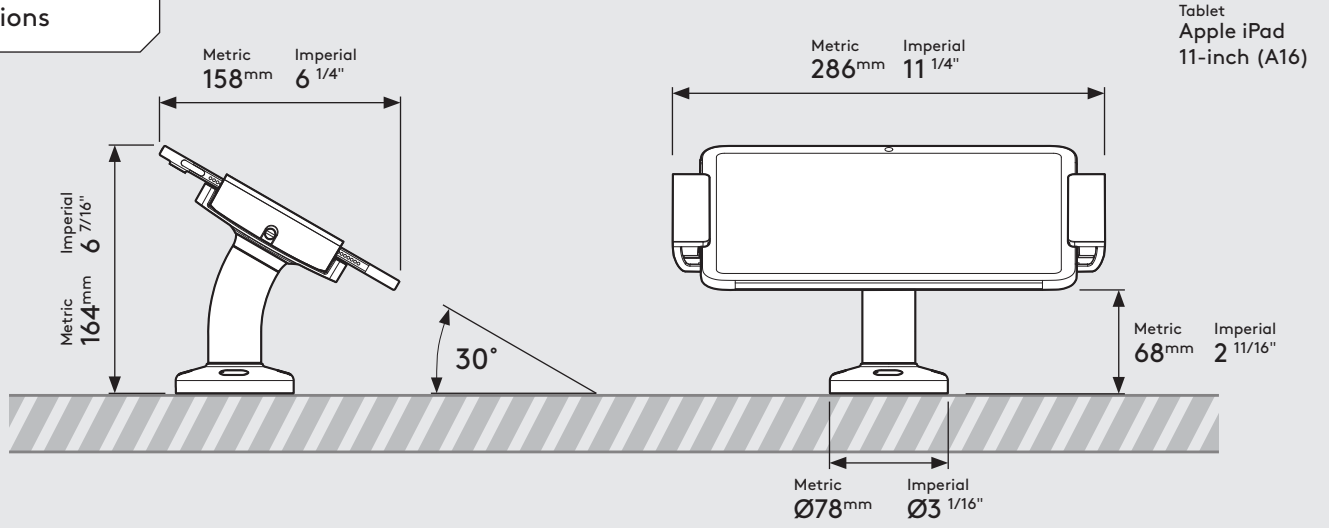

PRODUCT DATA SHEET - CLIP SWIVEL DESK

bouncepad[®]

Tablet Attachment:

Clip

Arm:

Desk

Mounting:

Swivel Base

Packaged Weight:

3.31kg

Colour:

White
Black

Dimensions

Parts in the Box

Clip Mount

Powder Coated Aluminium
PC/ABS Plastic
Nylon
Silicone Rubber
Stainless Steel