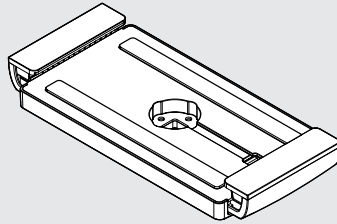

PRODUCT DATA SHEET - CLIP SWIVEL DESK

bouncepad[®]

Tablet Attachment:

Clip

Arm:

Desk

Mounting:

Swivel Base

Packaged Weight:

3.31kg

Colour:

White
Black

Dimensions

Parts in the Box

Clip Mount

Powder Coated Aluminium
PC/ABS Plastic
Nylon
Silicone Rubber
Stainless Steel