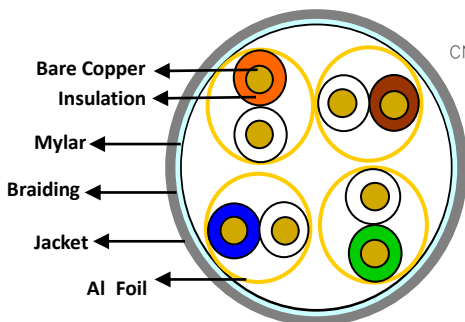

Cat.6 S/FTP Patch Cord

The equip[®] Cat.6 S/FTP Patch Cord is composed of preeminent materials and fully-examined to comply with industrial standards. Offering higher bandwidth and better signal-to-noise margin, the Cat.6 cable is able to deliver ultrahigh and error-free performance in the most demanding network environments.

| Key Feature

- 28AWG
- 250MHz
- Stranded
- PIMF (pairs in metal foil)
- Halogen free LSZH
- Gold plated pins
- Molded boot
- Compliance ISO/IEC 11801, EN50288, TIA/EIA 568-B.2-1

| Typical Applications

- IEEE 802.3: 10Base-T; 100Base-T; 1000Base-T
- IEEE 802.5 16 MB; ISDN; TPDDI; ATM

| Structure

Specification

Conductor	Material	Bare Copper
	Construction	28AWG
Insulation	Thickness	MIN at any point: 0.29 mm / MAX AVG:0.31 mm
	Diameter	1.05 ± 0.01mm
	Colors	Blue-White/Blue, Orange-White/Orange, Green-White/Green, Brown-White/Brown
Jacket	Material	LSZH
	Thickness	MIN at any point: 0.48mm / MAX AVG: 0.50mm
	Diameter	5.8 ± 0.2mm
	Marking	equip CAT.6 S/FTP 26AWGX4P PATCH TYPE LSOH IEC 332.3.C – ISO/IEC 11801 Ed.2 & EN50288 & TIA/EIA-568-B.2-1 GHMT VERIFIED
Connector	RJ45 Plug	8P8C, Two Fork 50u" Gold