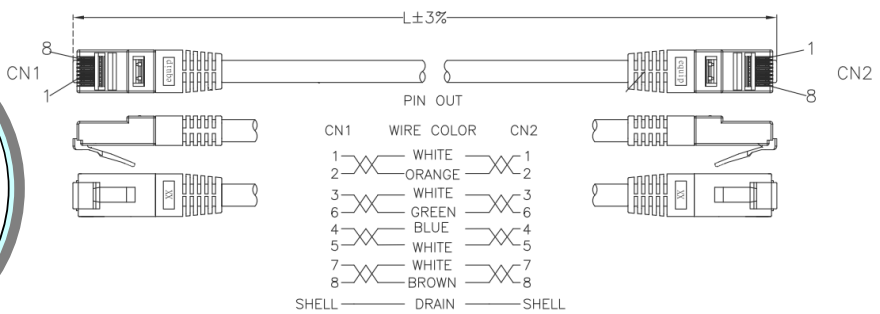

Cat.6 S/FTP Patch Cord

The equip[®] Cat.6 S/FTP Patch Cord is composed of preeminent materials and fully-examined to comply with industrial standards. Offering higher bandwidth and better signal-to-noise margin, the Cat.6 cable is able to deliver ultrahigh and error-free performance in the most demanding network environments.

| Key Feature

- 28AWG
- 250MHz
- Stranded
- PIMF (pairs in metal foil)
- Halogen free LSZH
- Gold plated pins
- Molded boot
- Compliance ISO/IEC 11801, EN50288, TIA/EIA 568-B.2-1

| Typical Applications

- IEEE 802.3: 10Base-T; 100Base-T; 1000Base-T
- IEEE 802.5 16 MB; ISDN; TPDDI; ATM

| Structure

Specification

Conductor	Material	Bare Copper
	Construction	28AWG
Insulation	Thickness	MIN at any point: 0.29 mm / MAX AVG:0.31 mm
	Diameter	1.05 ± 0.01mm
	Colors	Blue-White/Blue, Orange-White/Orange, Green-White/Green, Brown-White/Brown
Jacket	Material	LSZH
	Thickness	MIN at any point: 0.48mm / MAX AVG: 0.50mm
	Diameter	5.8 ± 0.2mm
	Marking	equip CAT.6 S/FTP 26AWGX4P PATCH TYPE LSOH IEC 332.3.C – ISO/IEC 11801 Ed.2 & EN50288 & TIA/EIA-568-B.2-1 GHMT VERIFIED
Connector	RJ45 Plug	8P8C, Two Fork 50u" Gold