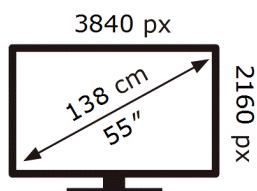

# ENERGY

Samsung

GU55U8099HU

**77** kWh/1000h

ABCDEF **G**

**HDR**

**120** kWh/1000h

2019/2013