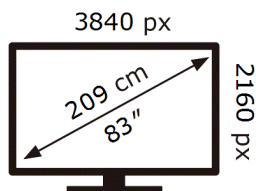

ENERG ⚡

Samsung

GQ83S94HAE

128 kWh/1000h

ABCDEF **G**

372 kWh/1000h

2019/2013