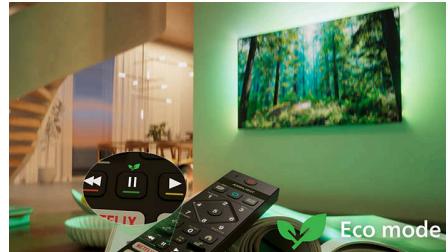

Sustainable expertise

Sustainability meets style. This beautifully crafted TV is designed with the planet in mind, from a remote made of recycled plastics to FSC-certified

packaging and inserts printed on recycled paper. With Eco Mode, you can lower the TV's energy consumption across all content and settings in just one tap.

EasyLink+

EasyLink+ lets you have full control of your Philips TV, soundbar, headphones and even external tuner boxes with just one remote control. Experience seamless and unified control. No more juggling with multiple remote controls. Just smooth, connected convenience every time.