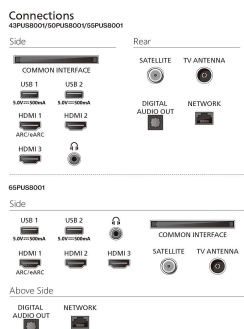

Number of USBs: 2

Wireless connection: Wi-Fi 802.11ac 2 x 2 Dual band, Bluetooth 5.2, easy-pair (BLE auto detect), Works with Apple AirPlay

HDCP 2.3

HDMI ARC: HDMI 1: e-ARC

HDMI 2.1 features: eARC on HDMI 1, eARC/VRR/ALLM supported

EasyLink 2.0: HDMI-CEC for Philips TV/SB, External setting via TV UI

Supported HDMI video features

HDMI 1/2: HDMI 2.0

Gaming: ALLM

HDMI 3/4: HDMI 2.0

HDR: HDR10, HDR10+ Compatible, HLG

EU Energy card

EPREL registration numbers: 2607077

Energy class for SDR: F

On mode power demand for SDR:

77 kWh/1000h

Energy class for HDR: F

On mode power demand for HDR:

76 kWh/1000h

Off mode power consumption: n.a

Networked standby mode: ≤ 2 W

Panel technology used: LED LCD

Power

Mains power: AC 100-240 V 50/60 Hz

Standby power consumption: <0.5 W

Power Saving Features: Eco mode, Auto switch-off timer, Light sensor, Picture mute (for radio)

Accessories

Included accessories: 2 x AAA Batteries, Legal and safety brochure, Remote Control, Power cord (2m), Tabletop stand, Quick start guide

Design

Colours of TV: Matt black bezel

Stand design: Black metal arch stand

Dimensions

Distance between 2 stands: 795 mm

Wall-mount compatible: 200 x 100 mm

TV without stand (W x H x D):

1110.5 x 640 x 85.3 mm

TV with stand (W x H x D):

1110.5 x 710.9 x 278.2 mm

Package carton (W x H x D):

1210 x 750 x 125 mm

Weight of TV without stand: 8.22

Weight of TV with stand: 8.76