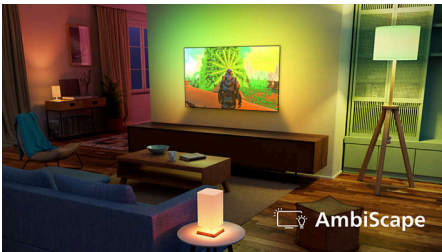

50PUS8001/12

Highlights

4K LED

With 8 million pixels all working closely together in harmony, this is 4K viewing like no other. With the sharpest images set to define more detailed lifelike scenes, nothing captures the moment more truthfully than with this Philips TV.

AmbiScape

Step into a new dimension of entertainment. AmbiScape extends Ambilight beyond the TV, syncing with your smart lights to transform your room into a living canvas. Feel every scene, every beat and every moment as your surroundings react in real time—pulling you deeper into the experience.