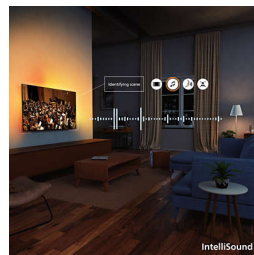

AmbiScape

Step into a new dimension of entertainment. AmbiScape extends Ambilight beyond the TV, syncing with your smart lights to transform your room into a living canvas. Feel every scene, every beat and every moment as your surroundings react in real time—pulling you deeper into the experience.

Pixel Precise Ultra HD

Zoom in. Lose yourself in the detail. This is precision that goes beyond the imaginable. With a Pixel Precise Ultra HD screen for sharpness and lifelike detail, it fills each moment with breathtaking experiences.

HDR10+

Expect more details. Frame-by-frame improved picture quality. With greater emphasis on colour and contrast, this is where even the darkest moments and the brightest scenes are made clearer.

IntelliSound