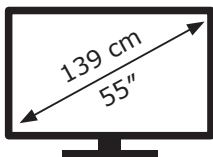

ENERG

PHILIPS

55PQS7801/12

64 kWh/1000h

ABCDEF**G**

92 kWh/1000h

3840 px

2160 px