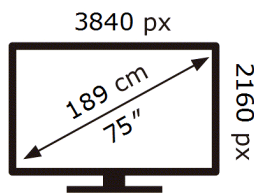

MRE75R85HAU

**107** kWh/1000h

ABCDEF **G**

**205** kWh/1000h

2019/2013