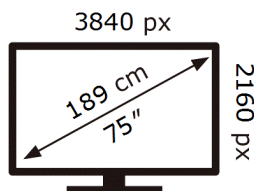

ENERG ⚡

Samsung

MRE75R85HAU

107 kWh/1000h

ABCDEF **G**

242 kWh/1000h

2019/2013