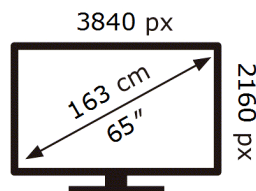

ENERG

Samsung

MRE65R85HAU

102 kWh/1000h

ABCDEF **G**

188 kWh/1000h

2019/2013