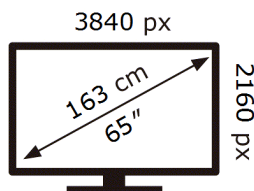

Samsung

MRE65R85HAU

102 kWh/1000h

ABCDEF **G**

188 kWh/1000h

ENERG 

Samsung

MRE65R85HAU