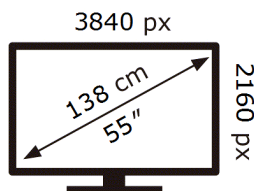

ENERG

Samsung

MRE55R85HAU

77 kWh/1000h

ABCDEF **G**

195 kWh/1000h

2019/2013