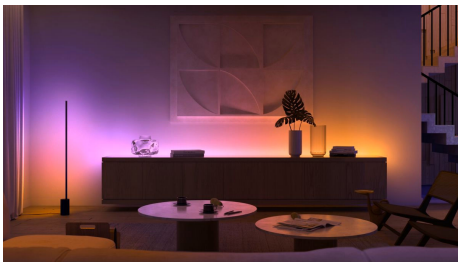

### Easy smart lighting

- Create a personalised experience with colourful smart light
- Set the right mood with warm to cool white light
- Unlock the full suite of smart lighting features with the Bridge
- A truly portable smart light

## Create a personalised experience with colourful smart light

Transform your home with over 16 million colours, instantly creating the right atmosphere for any event. With the touch of a button, you can set a festive mood for a party, turn your living room into a movie theatre, enhance your home decor with colour accents, and much more.