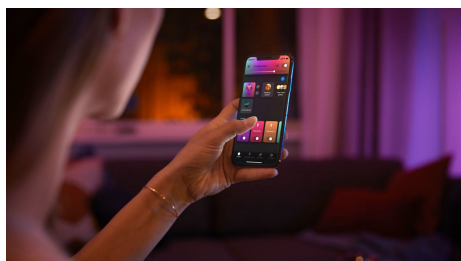

Highlights

Control up to 10 lights with the Bluetooth app

With the Hue Bluetooth app, you can control your Hue smart lights in a single room of your home. Add up to 10 smart lights and control them all with just the touch of a button on your mobile device.