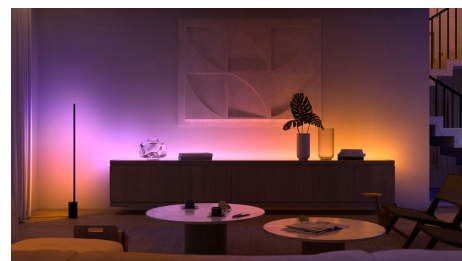

Create a personalised experience with colourful smart light

Transform your home with over 16 million colours, instantly creating the right atmosphere for any event. With the touch of a button, you can set a festive mood for a party, turn your living room into a movie theatre, enhance your home decor with colour accents, and much more.