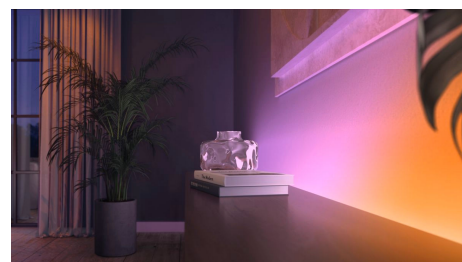

Seamlessly blend colours

Get a seamless blend of multiple colours of light at the same time in a single LED strip. The colours flow together naturally, casting light to showcase a unique effect.