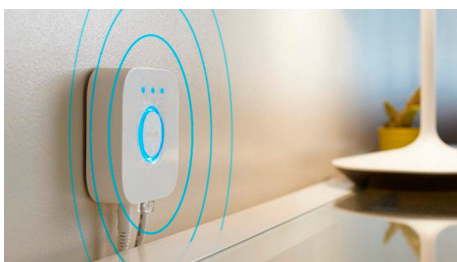

## Unlock the full suite of smart lighting features with the Bridge

The Bridge unlocks the features that make smart lighting truly smart – away-from-home control, voice control, automated lighting and much more. Add a Bridge to your setup to create immersive experiences, tap into technology that's secure and reliable, and more. The Bridge is the key to smart lighting like you've never seen before.