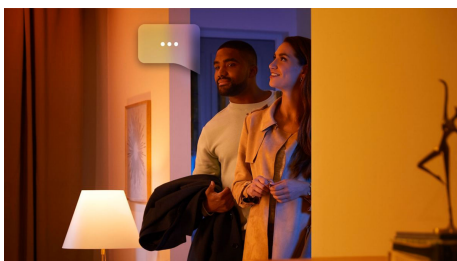

Control lights with your voice*

Philips Hue works with Amazon Alexa and the Google Assistant when paired with a compatible Google Nest or Amazon Echo device. Simple voice commands allow you to control multiple lights in a room, or just a single lamp.