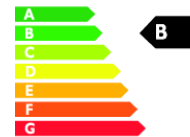

PC Input (HDMI + VGA)

With PC input you can use your TV as a PC monitor either using a HDMI-DVI cable (for digital signals) or VGA cable (for analogue signals).

3 HDMI inputs with Easylink

HDMI is a single cable to carry both picture and audio signals from your devices to your TV, avoiding cable clutter. It carries uncompressed signals, ensuring the highest quality from source to screen. Together with Philips Easylink, you need only one remote control to perform most operations on your TV, DVD, BluRay, set top box or home theatre system.

Energy

For many years Philips has pro-actively been working on energy efficiency. As a result, most Philips products have achieved green energy labels. The greener the label, the lower the energy consumption, the lower your energy bill and the friendlier for the environment.