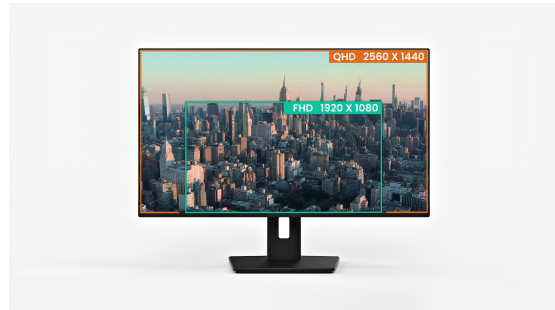

Expand your view with QHD

QHD 2560x1440 resolution offers up to 77% more screen space than Full HD, giving you plenty of room to multitask efficiently, view more content at once, and work with greater precision, without constantly switching between windows.