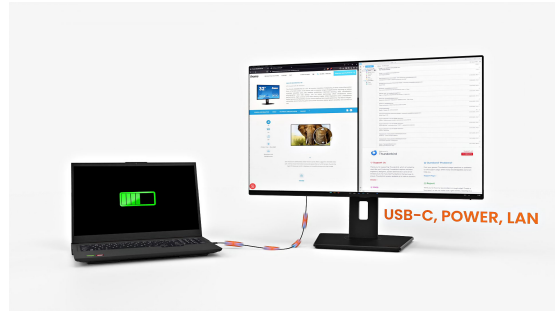

**INFORMATION****27" IPS QHD monitor with a built-in 5MP Windows Hello camera, microphone, USB-C Dock, LAN, KVM-Switch and 15cm height adjustable stand**

The ProLite XB2797QSNPH is a 27" QHD monitor built for professionals who want a tidier workspace, smoother multitasking and greater comfort throughout the day. The IPS panel delivers sharp detail, accurate colour and wide viewing angles, making it ideal for spreadsheets, creative work and detailed documents. A DisplayPort output also enables a quick dual-monitor setup for greater screen space and higher productivity.

The integrated USB-C dock with 96W power delivery carries video, audio, data and power through a single cable, helping reduce desk clutter and making laptop connection fast and simple. An RJ45 port provides a stable wired network connection without extra adapters, while the built-in KVM switch allows control of two computers with one keyboard and mouse for a more seamless workflow.

For modern collaboration, the monitor features a built-in 5MP autofocus webcam with Windows Hello for secure sign-in and professional-looking video calls. An ergonomic stand with 15cm height adjustment, tilt, swivel and pivot helps achieve a comfortable viewing position, while TÜV Rheinland Eye Comfort certification supports reduced visual fatigue during long working days.

### USB-C dock for tidy desk & easy connectivity

Connect everything with just one cable - handle video, data, and power while keeping your desk clean and organized.