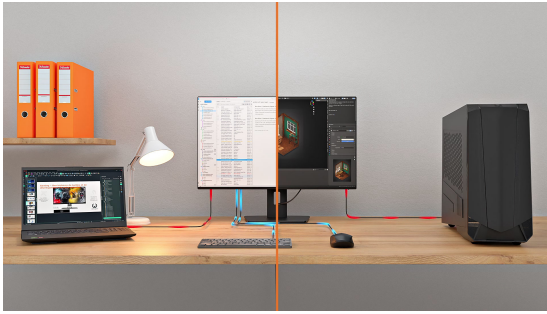

**INFORMATION****27" IPS QHD monitor with a built-in 5MP Windows Hello camera, microphone, USB-C Dock, LAN, KVM-Switch and 15cm height adjustable stand**

The ProLite XB2797QSNPH is a 27" QHD monitor built for professionals who want a tidier workspace, smoother multitasking and greater comfort throughout the day. The IPS panel delivers sharp detail, accurate colour and wide viewing angles, making it ideal for spreadsheets, creative work and detailed documents. A DisplayPort output also enables a quick dual-monitor setup for greater screen space and higher productivity.

The integrated USB-C dock with 96W power delivery carries video, audio, data and power through a single cable, helping reduce desk clutter and making laptop connection fast and simple. An RJ45 port provides a stable wired network connection without extra adapters, while the built-in KVM switch allows control of two computers with one keyboard and mouse for a more seamless workflow.

For modern collaboration, the monitor features a built-in 5MP autofocus webcam with Windows Hello for secure sign-in and professional-looking video calls. An ergonomic stand with 15cm height adjustment, tilt, swivel and pivot helps achieve a comfortable viewing position, while TÜV Rheinland Eye Comfort certification supports reduced visual fatigue during long working days.

### USB-C dock for tidy desk & easy connectivity

Connect everything with just one cable - handle video, data, and power while keeping your desk clean and organized.