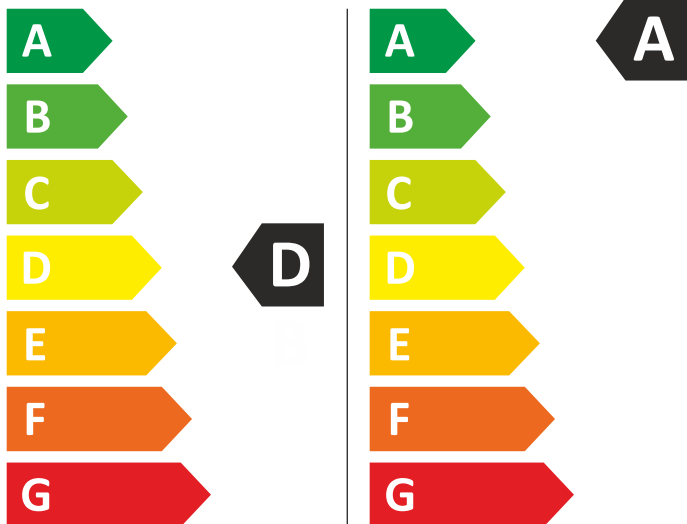

ENERG

CDA

WD814

307 kWh/100

42 kWh/100

6,0 kg

8,0 kg

90 L