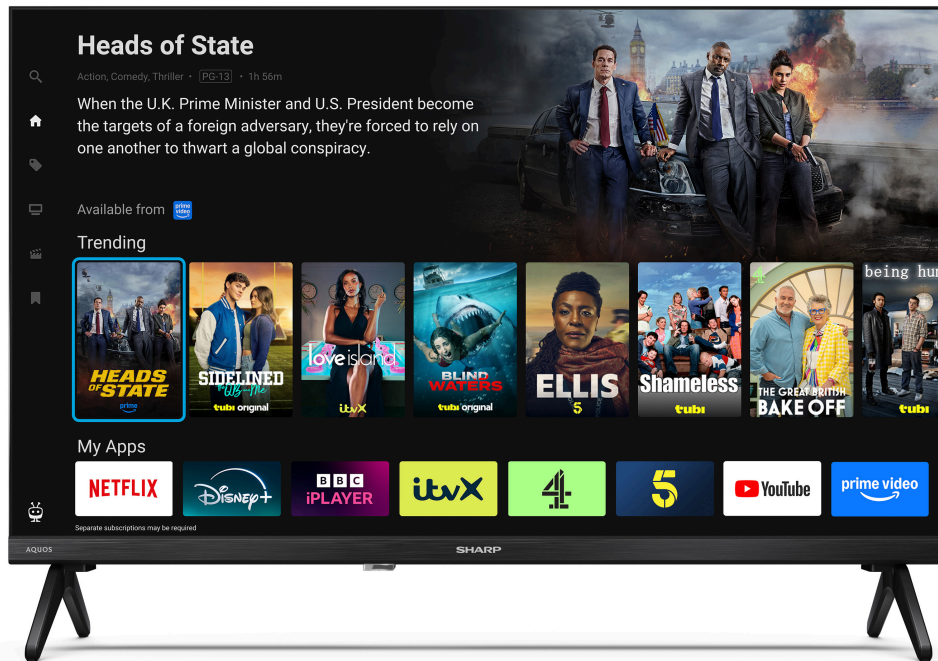

# 24" HD Smart TV

The 24HE2245K is a HD Smart Frameless LED TV with exceptional multimedia features.

Frameless

## HIGHLIGHTS

Powered by TiVo™ Smart TV

TiVo+: 160+ Free channels, live and on demand

Sophisticated Search Engine: Natural, Responsive, Tolerant

AV1 codec for the highest streaming picture quality

HD Tuner DVB-T/T2/C/S/S2 (MPEG4 + 10-bit HEVC/H.265)

Representing unparalleled performance, quality and innovation, TiVo OS makes it easy for people to find, watch and enjoy their favorite movies, TV shows and sports across streaming services in one simple and intuitive experience.

A Powered by TiVo™ Smart TV provides the best entertainment experience. Powered by TiVo™ represents choice, innovation and is simple to use.

A Sharp Powered by TiVo™ Smart TV brings everything you watch across live and streaming services together customized by you.