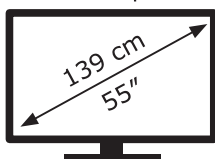

ENERG

LG Electronics

55NU800B6LA

77 kWh/1000h

ABCDEF**G**

90 kWh/1000h

3840 px

2160 px