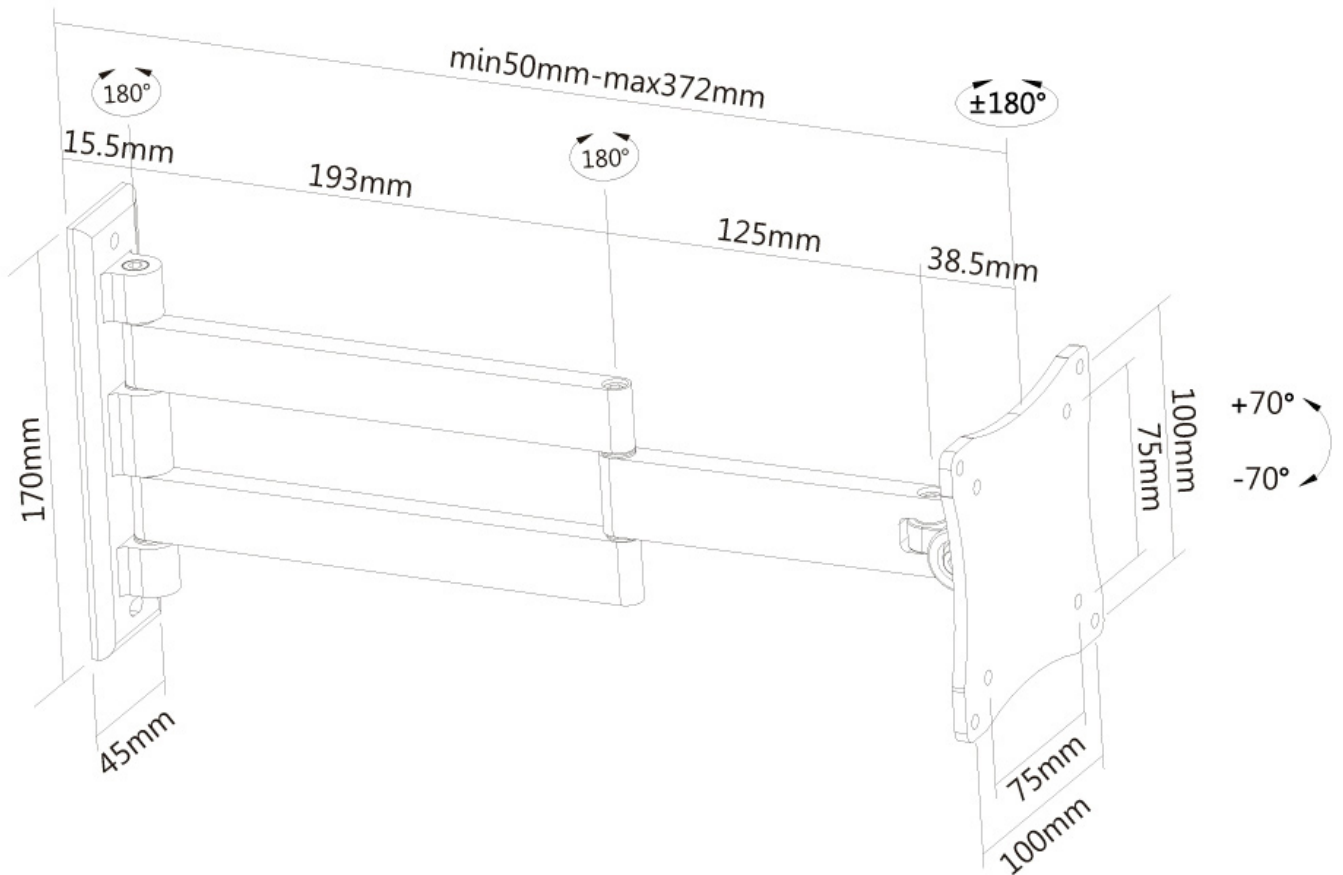

FPMA-W830BLACK

NEOMOUNTS TV/MONITOR WALL MOUNT

Neomounts