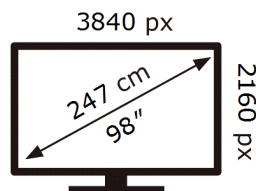

# ENERG

Samsung

UE98U9000HU

**175** kWh/1000h

ABCDEF **G**

**408** kWh/1000h

2019/2013