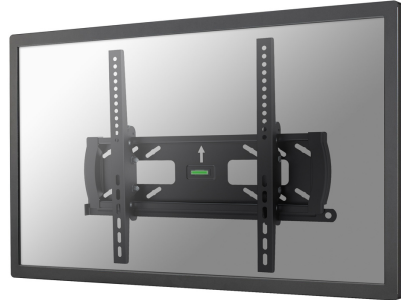

PLASMA-W240

Neomounts by Newstar TV/Monitor Wall Mount (tiltable) for 23"-60" Screen - Black

NEOMOUNTS BY NEWSTAR TV WALL MOUNT

SPECIFICATIONS

Color	Black
Distance to wall	5,9 cm
Height adjustment	None
Max. screen size	60
Max. weight	50
Min. screen size	23
Min. weight	0
Screens	1
Tilt (degrees)	25°
Type	Tilt
VESA maximum	400x400 mm
VESA minimum	75x75 mm
VESA pattern	100x100 100x200 200x100 200x200 200x300 200x400 300x100 300x200 300x300 400x400 400x300 75x75
Warranty	5 year
EAN code	8717371444105

The Neomounts by Newstar wall mount, model PLASMA-W240 is a tiltable wall mount for flat screens up to 60" (152 cm). This mount is a great choice when you want the ultimate viewing flexibility with your flat screen. Depth of this mount is 5,9 centimetres.

Neomounts by Newstars? tilt (25°) technology allows the mount to change to any viewing angle to fully benefit from the capabilities of the flat screen. Depth of this mount is 5,9 centimetres.

Neomounts by Newstar PLASMA-W240 is suitable for screens up to 60" (152 cm). The weight capacity of this product is 50 kg each screen. The wall mount is suitable for screens that meet VESA hole pattern 75x75 to 400x400mm. Different hole patterns can be covered using Neomounts by Newstar VESA adapter plates.

Protect your flat screen and bracket from theft! This wall mount includes a solid padlock to prevent theft and vandalism. Secure the screen by placement of the security bar between wall plate and TV mounting brackets. Lock the security bar using the padlock. The lock is easy to use and comes with multiple keys.