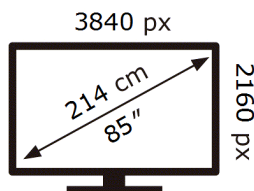

ENERG ⚡

Samsung

GU85U8079HU

155 kWh/1000h

ABCDEF **G**

272 kWh/1000h

2019/2013