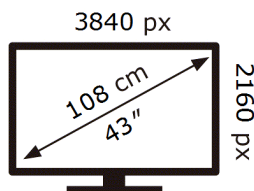

**ENERG** ⚡

**Samsung**

GU43U7099HU

**51** kWh/1000h

ABCDEF **G**

**HDR**

**99** kWh/1000h

2019/2013