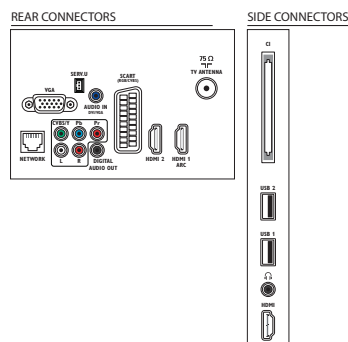

Sound

- Output power (RMS): 10 W (2 x 5 W)
- Sound Enhancement: Auto Volume Leveller, Clear Sound, Incredible Surround, Treble and Bass Control

Connectivity

- Number of HDMI connections: 3
- Number of components in (YPbPr): 1
- Number of scarts (RGB/CVBS): 1
- Number of AV connections: 1
- Number of USBs: 2
- Wireless connections: Wireless LAN ready
- Other connections: Antenna IEC75, Common Interface Plus (CI+), Ethernet-LAN RJ-45, Digital audio out (coaxial), PC-in VGA + Audio L/R in, Headphone out
- HDMI features: Audio Return Channel
- EasyLink (HDMI-CEC): Remote control pass-through, System audio control, System standby, Pixel Plus link (Philips), One touch play

Accessories

- Included accessories: Power cord, Remote Control, 2 x AAA Batteries, Tabletop stand, Quick start guide, Legal and safety brochure, Warranty Leaflet
- Optional accessories: Wireless USB adapter (PTA01)