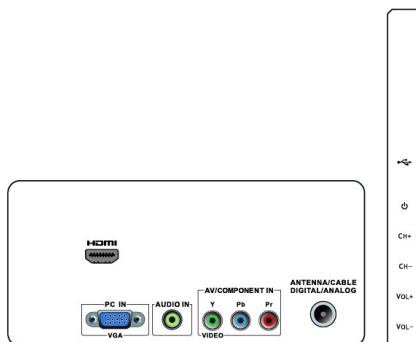

Convenience

- Ease of Installation: Channel list, Plug & Play
- Ease of Use: On Screen Display
- Remote control type: Philips RC6 Remote control
- On-Screen Display languages: English, Portuguese, Spanish
- Other convenience: VESA mount (75x75mm)
- Screen Format Adjustments: Normal, Wide, Zoom 1, Zoom 2
- SmartPicture: Cinema, Game, Mild, Personal,

- Standard, Sport, Vivid
- SmartSound: Music, Personal, Standard, Theatre, Voice
- Teletext: CC & Child lock, EPG

Tuner/Reception/Transmission

- Aerial Input: 75 ohm coaxial, F-type
- TV system: PAL M, PAL N, NTSC
- Video Playback: NTSC, PAL
- Tuner Display: PLL
- Digital TV: ISDB-Tb, SBTVD-T
- MPEG-2, MPEG-4 support
- Tuner bands: Hyperband, UHF, VHF

Connectivity

- Ext @ side: OSD function keys (5), USB x 1 for service only
- Ext @ rear: D-sub x 1, HDMI (1.4a) x 1, Tuner x 1, YPbPr x 1, L/R common use with, 3.5mm PC audio in (CVBS on Y)

Power

- On mode: 30W max.
- Off mode: 0.5W
- Standby mode: 0.5W
- Ambient temperature: 5 °C to 40 °C
- Mains power: 100-240V, 50-60Hz

Dimensions

- Packaging in mm (WxHxD): 509 x 401 x 107 mm
- Product with stand (mm): 453 x 344 x 128 mm
- Product without stand (mm): 453 x 303 x 38 mm

Weight

- Product with packaging (kg): 3.54 kg
- Product with stand (kg): 2.85 kg
- Product without stand (kg): 2.7 kg

Accessories

- Included accessories: Power cord, Remote Control (with battery), Quick start guide, User Manual, VGA cable

Issue date 2012-05-20

Version: 1.0.1

12 NC: 8670 000 88061
EAN: 87 12581 64072 9

© 2012 Koninklijke Philips Electronics N.V.
All Rights reserved.

Specifications are subject to change without notice.
Trademarks are the property of Koninklijke Philips
Electronics N.V. or their respective owners.

www.philips.com