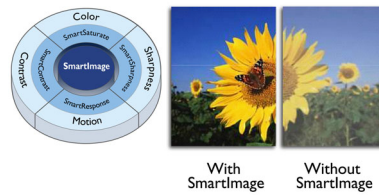

Digital TV tuner

A digital television tuner built into a monitor to receive and display high quality TV signals from various sources.

Full HD LCD display 1920 x 1080p

The Full HD screen has the widescreen resolution of 1920 x 1080p. This is the highest resolution of HD sources for the best possible picture quality. It is fully future-proof as it supports 1080p signals from all sources, including the most recent sources such as Blu-ray and advanced HD game consoles. The signal processing is extensively upgraded to support this much higher signal quality and resolution. It produces brilliant flicker-free progressive scan pictures with superb brightness and colours.

SmartContrast ratio 20,000,000:1

You want the LCD flat display with the highest contrast and most vibrant images. Philips

advanced video processing combined with unique extreme dimming and backlight-boosting technology results in vibrant images. SmartContrast will increase the contrast with excellent black level and accurate rendition of dark shades and colours. It gives a bright, lifelike picture with high contrast and vibrant colours.

SmartPicture

SmartPicture is an exclusive leading edge Philips technology that analyses the content displayed on your screen and gives you optimised display performance. This user friendly interface allows you to select various modes like Office, Image, Entertainment, Economy etc., to fit the application in use. Based on the selection, SmartPicture dynamically optimises the contrast, colour saturation and sharpness of images and videos for ultimate display performance. The Economy mode option offers you major power savings. All in real time with the press of a single button!