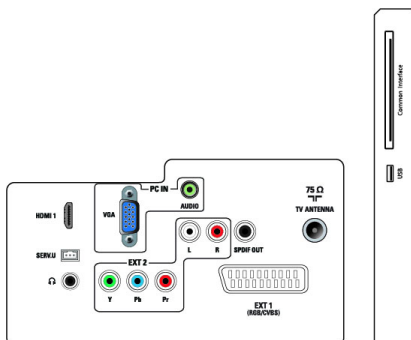

Ukraine

- Other convenience: VESA mount (100 x 100 mm)
- Screen Format Adjustments: Auto (WSS), Movie expand 14:9, Movie expand 16:9, Widescreen, Super Zoom, Subtitle Zoom, 4:3
- SmartPicture: Cinema, Custom, Energy saving, Game, Natural, Photo, Standard, Vivid
- SmartSound: Cinema, Drama, Game, News, Personal, Sports, Standard
- Teletext: 1000-page Smart Text

Stand

- Tilt: 0/+15 degree

Tuner/Reception/Transmission

- Aerial Input: 75 ohm coaxial (IEC75)
- TV system: PAL I, PAL B/G, PAL D/K, SECAM B/G, SECAM D/K, SECAM L/L'
- Video Playback: NTSC, PAL, SECAM
- Tuner Display: PLL
- CI/CI+: yes (Burn CI+ key in set)
- Digital TV: DVB-C, DVB-T
- MHEG-5 v1.06
- MPEG-2, MPEG-4 support
- Tuner bands: Hyperband, S-Channel, UHF, VHF

Connectivity

- Ext @ side: CI+, USB x 1 (JPG/MP3)
- Ext @ rear: D-sub x 1, HDMI (1.4a) x 1, Headphone x 1, PC audio in x 1, Scart x 1, SPDIF out x 1 (RCA), Tuner x 1, YPbPr x 1 + L/R input x 1

Power

- On mode: 25.6 W (typ.)/34 W (max)
- Off mode: 0.3 W (typ.)
- Standby mode: 0.3 W (typ.)
- Ambient temperature: 5°C to 40°C
- Mains power: 100-240 V, 50-60 Hz

Dimensions

- Packaging in mm (W x H x D): 567 x 446 x 116 mm
- Product with stand (mm): 529 x 384 x 174 mm
- Product without stand (mm): 529 x 345 x 38 mm

Weight

- Product with packaging (kg): 4.37 kg
- Product with stand (kg): 3.24 kg
- Product without stand (kg): 3.0 kg

Issue date 2017-07-28

Version: 1.0.1

12 NC: 8670 000 94408
EAN: 87 12581 65800 7

© 2017 Koninklijke Philips N.V.
All Rights reserved.

Specifications are subject to change without notice.
Trademarks are the property of Koninklijke Philips N.V.
or their respective owners.

www.philips.com