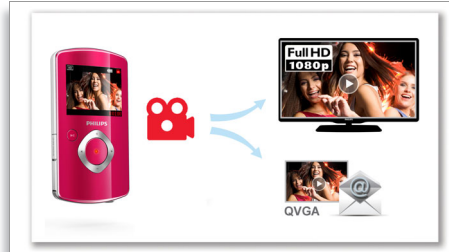

Dual format recording

Full HD videos are great for watching on HD TVs. But should you want to email the video or share it online, the large HD file will have to be compressed and converted into an email-friendly format. Your camcorder takes away that hassle by offering dual format recording. Turn the feature on and your videos are recorded in two formats—full HD (1080p) and email-friendly QVGA (240p)—simultaneously. This lets you enjoy your videos to the fullest on your HD TV, and gives you a format you can immediately share electronically.